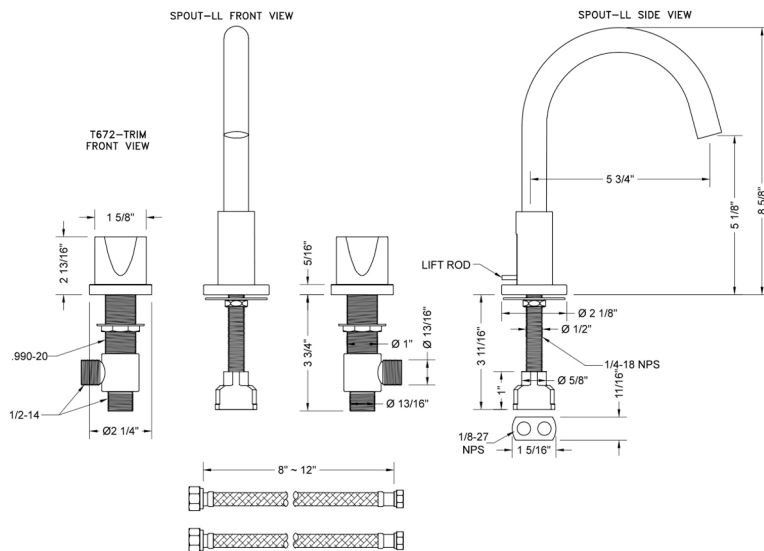

Uptown Contempo Faucet with Round Escutcheons & Thumb Handles -1.2 GPM

Model #: 8880-T672-1.2-

JACLO®

Confidence from start to finish.™

FEATURES:

- All brass 8" - 12" widespread faucet includes brass pop-up drain with overflow
- 1/4 turn ceramic valves
- Swivel Spout (For Stationary Spout option, contact JACLO)
- Available Flow Rates: 1.5, 1.2 & 0.5 GPM. Additional flow rate (aerator) options available. Contact JACLO.
- 5 3/4" spout reach
- Spout Hole Size: 1 1/2" - 1 7/8"
- Valve Hole Size: 1 1/8" - 1 5/8"

SPECIFICATION DRAWING:

AVAILABLE HANDLES:

COMPLIANCES:

CEC

Complies with: ASME A112.18.1-2012/CSA B125.1-12