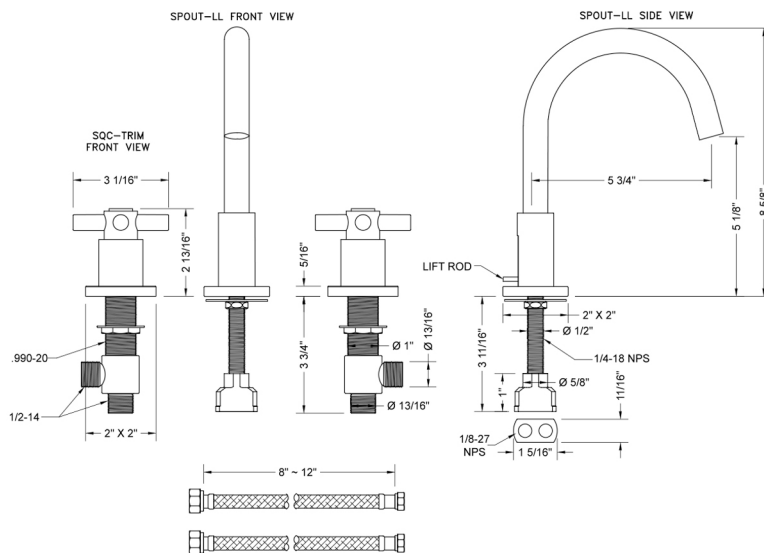

### FEATURES:

- All brass 8" - 12" widespread faucet includes brass pop-up drain with overflow
- 1/4 turn ceramic valves
- Swivel Spout (For Stationary Spout option, contact JACLO)
- Available Flow Rates: 1.5, 1.2 & 0.5 GPM. Additional flow rate (aerator) options available. Contact JACLO.
- 5 3/4" spout reach
- Spout Hole Size: 1 1/2" - 1 7/8"
- Valve Hole Size: 1 1/8" - 1 5/8"

### SPECIFICATION DRAWING: