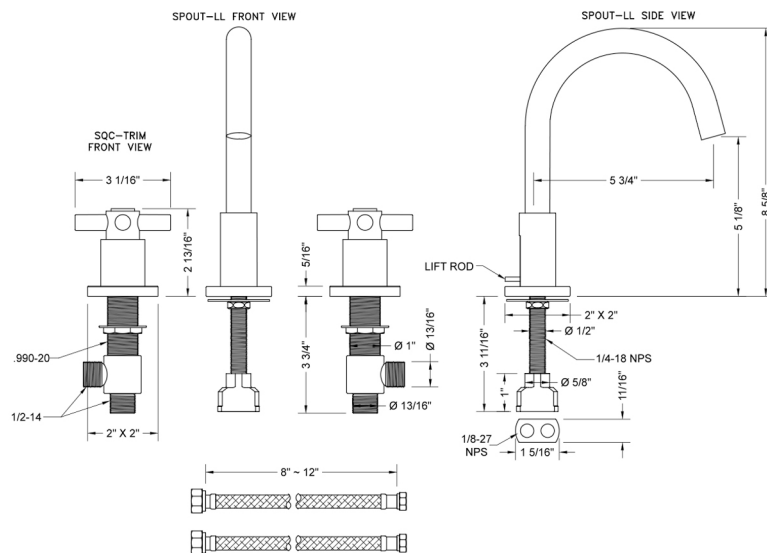

Uptown Contempo Faucet with Square Escutcheons & Contempo High Cross Handles

Model #: 8881-SQC-

JACLO®

Confidence from start to finish.™

FEATURES:

- All brass 8" - 12" widespread faucet includes brass pop-up drain with overflow
- 1/4 turn ceramic valves
- Swivel Spout
- Available Flow Rates: 1.5, 1.2 & 0.5 GPM. Additional flow rate (aerator) options available. Contact JACLO.
- 5 3/4" spout reach center to center
- Spout Hole Size Min-Max: 1 1/2" - 1 7/8"
- Valve Hole Size Min-Max: 1 1/8" - 1 5/8"
- For additional drain options refer to lavatory drain section or visit jaclo.com

AVAILABLE FINISHES:

Polished Chrome (PCH)	Satin Chrome (SC)	Bronze Umber (BU)
Satin Nickel (SN)	Pewter (PEW)	Caramel Bronze (CB)
Polished Nickel (PN)	Antique Brass (AB)	Antique Copper (ACU)
Oil-Rubbed Bronze (ORB)	Polished Brass (PB)	Polished Copper (PCU)
Vintage Bronze (VB)	Satin Brass (SB)	Matte Black (MBK)
Satin Gold (SG)	Polished Gold (PG)	Black Nickel (BKN)
White (WH)	Unlacquered Brass (ULB)	Satin Cooper (SCU)
Almond (ALD)	Amber (AMB)	Azure Blue (AZB)
Coral (COR)	Mint Green (GRN)	Stone Grey (GRY)
Lilac (LAC)	Light Blue (LBL)	Limon (LIM)
Plum (PLM)	Pink (PNK)	Red (RED)
Graphite (GPH)	Aged Unlacquered Brass (AUB)	

SPECIFICATION DRAWING:

AVAILABLE HANDLES:

COMPLIANCES:

Complies with: ASME A112.18.1-2012/CSA B125.1-12