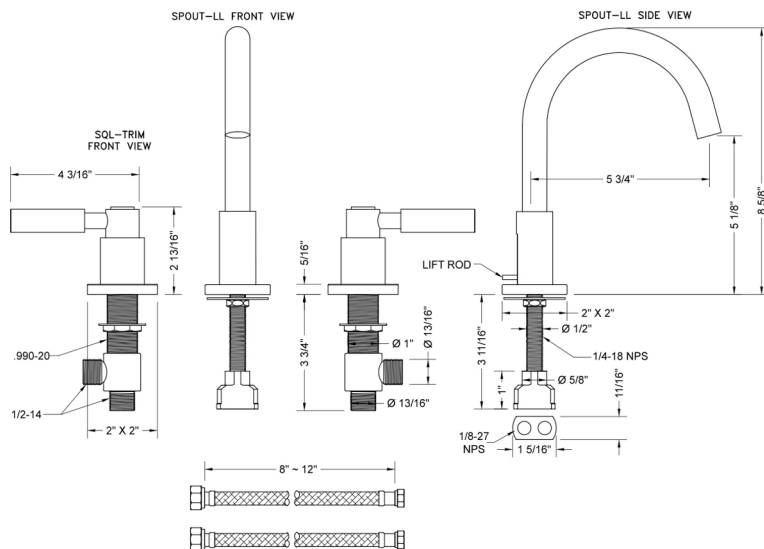

Uptown Contempo Faucet with Square Escutcheons & Lever Handles- 0.5 GPM

Model #: 8881-SQL-0.5-

FEATURES:

- All brass 8" - 12" widespread faucet includes brass pop-up drain with overflow
- 1/4 turn ceramic valves
- Swivel Spout (For Stationary Spout option, contact JACLO)
- Available Flow Rates: 1.5, 1.2 & 0.5 GPM. Additional flow rate (aerator) options available. Contact JACLO.
- 5 3/4" spout reach
- Spout Hole Size: 1 1/2" - 1 7/8"
- Valve Hole Size: 1 1/8" - 1 5/8"
- ADA Compliant Levers

SPECIFICATION DRAWING:

AVAILABLE HANDLES:

COMPLIANCES: