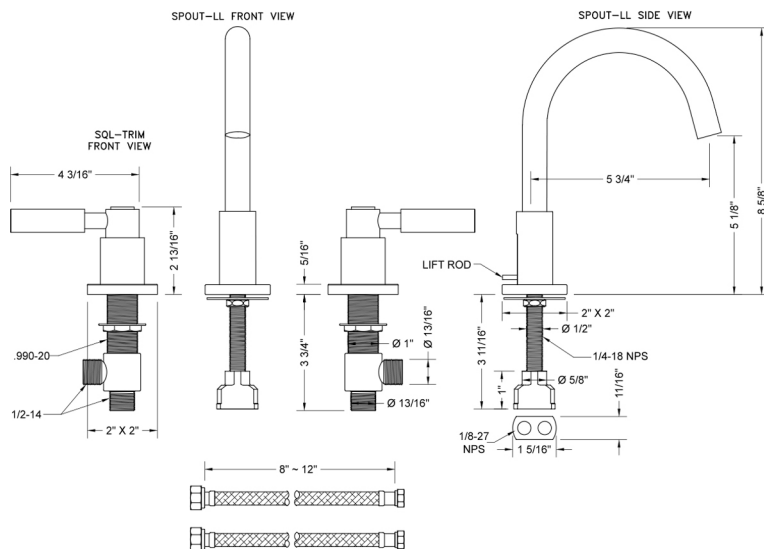

Uptown Contempo Faucet with Square Escutcheons & Lever Handles

-1.2 GPM

Model #: 8881-SQL-1.2-

JACLO®

Confidence from start to finish.™

FEATURES:

- All brass 8" - 12" widespread faucet includes brass pop-up drain with overflow
- 1/4 turn ceramic valves
- Swivel Spout (For Stationary Spout option, contact JACLO)
- Available Flow Rates: 1.5, 1.2 & 0.5 GPM. Additional flow rate (aerator) options available. Contact JACLO.
- 5 3/4" spout reach
- Spout Hole Size: 1 1/2" - 1 7/8"
- Valve Hole Size: 1 1/8" - 1 5/8"
- ADA Compliant Levers

SPECIFICATION DRAWING:

AVAILABLE HANDLES:

COMPLIANCES:

CEC

Complies with: ASME A112.18.1-2012/CSA B125.1-12