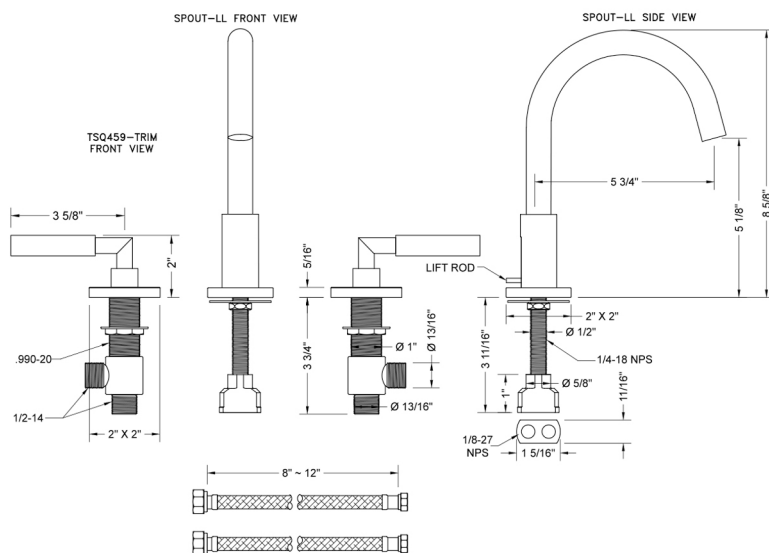

Uptown Contempo Faucet with Square Escutcheons & Hub Base Lever Handles- 0.5 GPM

Model #: 8881-TSQ459-0.5-

JACLO®

Confidence from start to finish.™

FEATURES:

- All brass 8" - 12" widespread faucet includes brass pop-up drain with overflow
- 1/4 turn ceramic valves
- Swivel Spout (For Stationary Spout option, contact JACLO)
- Available Flow Rates: 1.5, 1.2 & 0.5 GPM. Additional flow rate (aerator) options available. Contact JACLO.
- 5 3/4" spout reach
- Spout Hole Size: 1 1/2" - 1 7/8"
- Valve Hole Size: 1 1/8" - 1 5/8"
- ADA Compliant Levers

SPECIFICATION DRAWING:

AVAILABLE HANDLES:

COMPLIANCES: