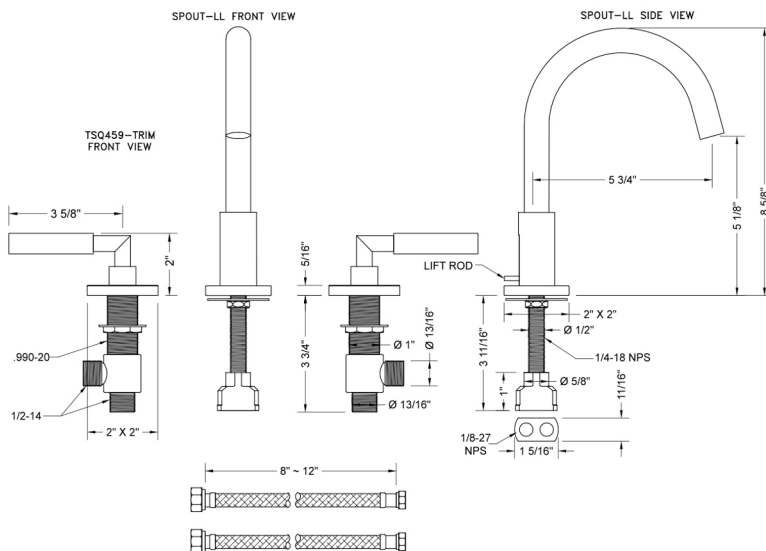

Uptown Contempo Faucet with Square Escutcheons & Hub Base Lever Handles - 1.2 GPM Model #: 8881-TSQ459-1.2-

FEATURES:

- All brass 8" - 12" widespread faucet includes brass pop-up drain with overflow
- 1/4 turn ceramic valves
- Swivel Spout (For Stationary Spout option, contact JACLO)
- Available Flow Rates: 1.5, 1.2 & 0.5 GPM. Additional flow rate (aerator) options available. Contact JACLO.
- 5 3/4" spout reach
- Spout Hole Size: 1 1/2" - 1 7/8"
- Valve Hole Size: 1 1/8" - 1 5/8"
- ADA Compliant Levers

SPECIFICATION DRAWING:

AVAILABLE HANDLES:

COMPLIANCES:

CEC

Complies with: ASME A112.18.1-2012/CSA B125.1-12