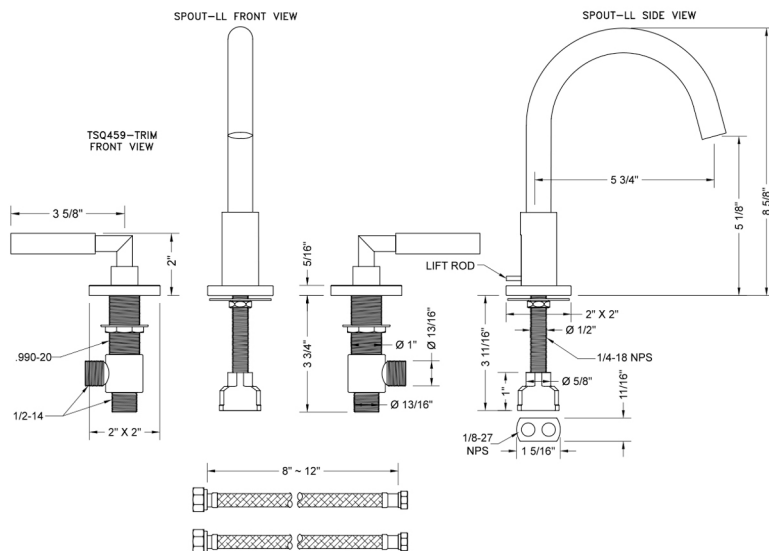

Uptown Contempo Faucet with Square Escutcheons & Hub Base Lever Handles

Model #: 8881-TSQ459-

JACLO®

Confidence from start to finish.™

FEATURES:

- All brass 8" - 12" widespread faucet includes brass pop-up drain with overflow
- 1/4 turn ceramic valves
- Swivel Spout
- Available Flow Rates: 1.5, 1.2 & 0.5 GPM. Additional flow rate (aerator) options available. Contact JACLO.
- 5 3/4" spout reach center to center
- Spout Hole Size Min-Max: 1 1/2" - 1 7/8"
- Valve Hole Size Min-Max: 1 1/8" - 1 5/8"
- Countertop Thickness Min-Max: 9/16" - 2 1/8"
- For additional drain options refer to lavatory drain section or visit jaclo.com

AVAILABLE FINISHES:

Polished Chrome (PCH)	Satin Chrome (SC)	Bronze Umber (BU)
Satin Nickel (SN)	Pewter (PEW)	Caramel Bronze (CB)
Polished Nickel (PN)	Antique Brass (AB)	Antique Copper (ACU)
Oil-Rubbed Bronze (ORB)	Polished Brass (PB)	Polished Copper (PCU)
Vintage Bronze (VB)	Satin Brass (SB)	Matte Black (MBK)
Satin Gold (SG)	Polished Gold (PG)	Black Nickel (BKN)
White (WH)	Unlacquered Brass (ULB)	Satin Cooper (SCU)
Almond (ALD)	Amber (AMB)	Azure Blue (AZB)
Coral (COR)	Mint Green (GRN)	Stone Grey (GRY)
Lilac (LAC)	Light Blue (LBL)	Limon (LIM)
Plum (PLM)	Pink (PNK)	Red (RED)
Graphite (GPH)	Aged Unlacquered Brass (AUB)	

SPECIFICATION DRAWING:

AVAILABLE HANDLES:

COMPLIANCES:

Complies with: ASME A112.18.1-2012/CSA B125.1-12