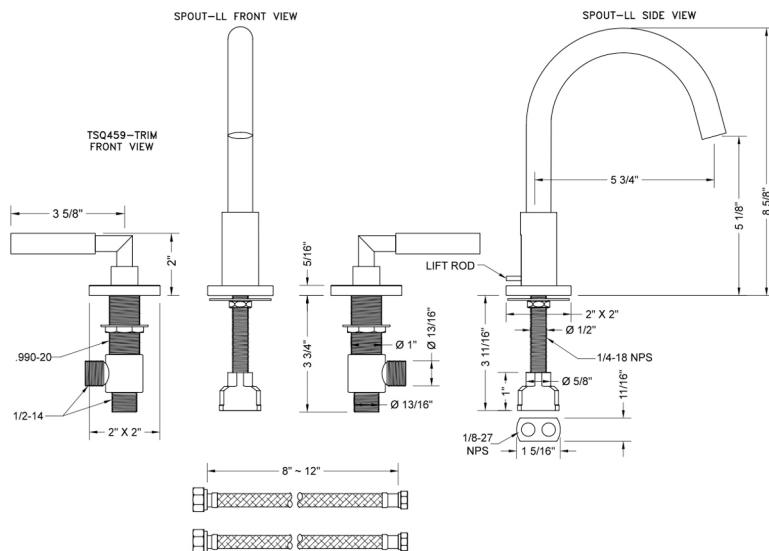

Uptown Contempo Faucet with Square Escutcheons & Hub Base Lever Handles

Model #: 8881-TSQ459-

JACLO®

Confidence from start to finish.™

FEATURES:

- All brass 8" - 12" widespread faucet includes brass pop-up drain with overflow
- 1/4 turn ceramic valves
- Swivel Spout
- Available Flow Rates: 1.5, 1.2 & 0.5 GPM. Additional flow rate (aerator) options available. Contact JACLO.
- 5 3/4" spout reach center to center
- Spout Hole Size Min-Max: 1 1/2" - 1 7/8"
- Valve Hole Size Min-Max: 1 1/8" - 1 5/8"
- For additional drain options refer to lavatory drain section or visit jaclo.com

AVAILABLE FINISHES:

Polished Chrome (PCH)	Satin Chrome (SC)	Bronze Umber (BU)
Satin Nickel (SN)	Pewter (PEW)	Caramel Bronze (CB)
Polished Nickel (PN)	Antique Brass (AB)	Antique Copper (ACU)
Oil-Rubbed Bronze (ORB)	Polished Brass (PB)	Polished Copper (PCU)
Vintage Bronze (VB)	Satin Brass (SB)	Matte Black (MBK)
Satin Gold (SG)	Polished Gold (PG)	Black Nickel (BKN)
White (WH)	Unlacquered Brass (ULB)	Satin Cooper (SCU)
Almond (ALD)	Amber (AMB)	Azure Blue (AZB)
Coral (COR)	Mint Green (GRN)	Stone Grey (GRY)
Lilac (LAC)	Light Blue (LBL)	Limon (LIM)
Plum (PLM)	Pink (PNK)	Red (RED)
Graphite (GPH)	Aged Unlacquered Brass (AUB)	

SPECIFICATION DRAWING:

AVAILABLE HANDLES:

COMPLIANCES:

Complies with: ASME A112.18.1-2012/CSA B125.1-12