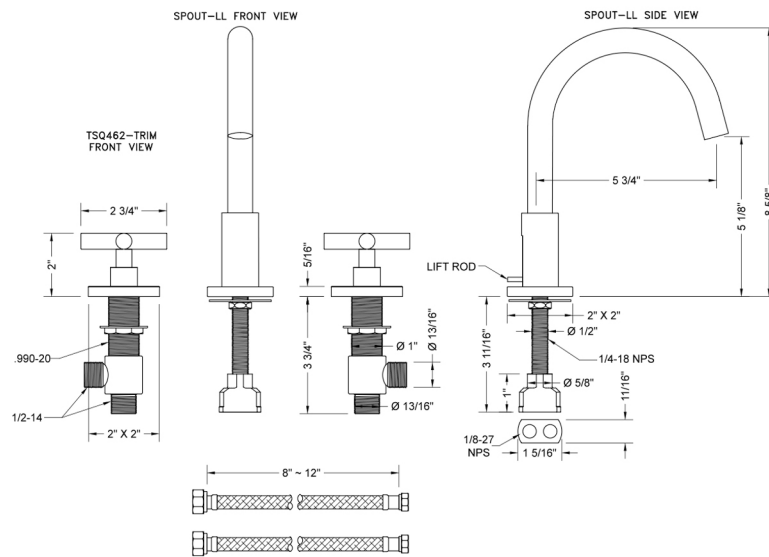

SPECIFICATION DRAWING: