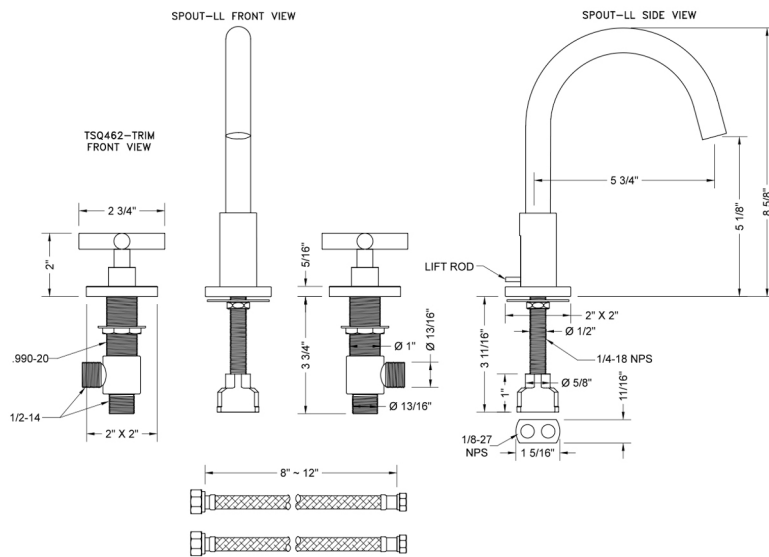

Uptown Contempo Faucet with Square Escutcheons & Contempo Hub Base Cross Handles - 1.2 GPM

Model #: 8881-TSQ462-1.2-

JACLO®

Confidence from start to finish.™

FEATURES:

- All brass 8" - 12" widespread faucet includes brass pop-up drain with overflow
- 1/4 turn ceramic valves
- Swivel Spout (For Stationary Spout option, contact JACLO)
- Available Flow Rates: 1.5, 1.2 & 0.5 GPM. Additional flow rate (aerator) options available. Contact JACLO.
- 5 3/4" spout reach
- Spout Hole Size: 1 1/2" - 1 7/8"
- Valve Hole Size: 1 1/8" - 1 5/8"

AVAILABLE FINISHES:

Polished Chrome (PCH)	Satin Chrome (SC)	Bronze Umber (BU)
Satin Nickel (SN)	Pewter (PEW)	Caramel Bronze (CB)
Polished Nickel (PN)	Antique Brass (AB)	Antique Copper (ACU)
Oil-Rubbed Bronze (ORB)	Polished Brass (PB)	Polished Copper (PCU)
Vintage Bronze (VB)	Satin Brass (SB)	Matte Black (MBK)
Satin Gold (SG)	Polished Gold (PG)	Black Nickel (BKN)
White (WH)	Unlacquered Brass (ULB)	Satin Cooper (SCU)
Almond (ALD)	Amber (AMB)	Azure Blue (AZB)
Coral (COR)	Mint Green (GRN)	Stone Grey (GRY)
Lilac (LAC)	Light Blue (LBL)	Limon (LIM)
Plum (PLM)	Pink (PNK)	Red (RED)
Graphite (GPH)	Aged Unlacquered Brass (AUB)	

SPECIFICATION DRAWING:

AVAILABLE HANDLES:

COMPLIANCES:

CEC

Complies with: ASME A112.18.1-2012/CSA B125.1-12