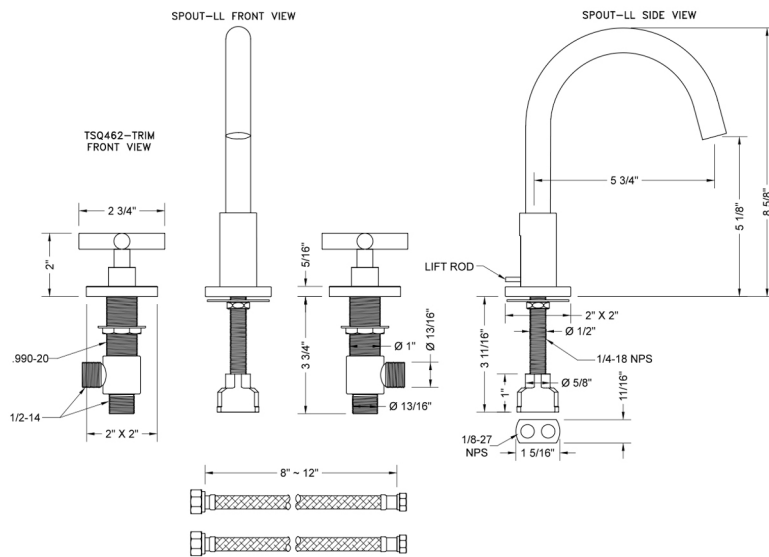

Uptown Contempo Faucet with Square Escutcheons & Contempo Hub Base Cross Handles

Model #: 8881-TSQ462-

JACLO®

Confidence from start to finish.™

FEATURES:

- All brass 8" - 12" widespread faucet includes brass pop-up drain with overflow
- 1/4 turn ceramic valves
- Swivel Spout
- Available Flow Rates: 1.5, 1.2 & 0.5 GPM. Additional flow rate (aerator) options available. Contact JACLO.
- 5 3/4" spout reach center to center
- Spout Hole Size Min-Max: 1 1/2" - 1 7/8"
- Valve Hole Size Min-Max: 1 1/8" - 1 5/8"
- For additional drain options refer to lavatory drain section or visit jaclo.com

AVAILABLE FINISHES:

Polished Chrome (PCH)	Satin Chrome (SC)	Bronze Umber (BU)
Satin Nickel (SN)	Pewter (PEW)	Caramel Bronze (CB)
Polished Nickel (PN)	Antique Brass (AB)	Antique Copper (ACU)
Oil-Rubbed Bronze (ORB)	Polished Brass (PB)	Polished Copper (PCU)
Vintage Bronze (VB)	Satin Brass (SB)	Matte Black (MBK)
Satin Gold (SG)	Polished Gold (PG)	Black Nickel (BKN)
White (WH)	Unlacquered Brass (ULB)	Satin Cooper (SCU)
Almond (ALD)	Amber (AMB)	Azure Blue (AZB)
Coral (COR)	Mint Green (GRN)	Stone Grey (GRY)
Lilac (LAC)	Light Blue (LBL)	Limon (LIM)
Plum (PLM)	Pink (PNK)	Red (RED)
Graphite (GPH)	Aged Unlacquered Brass (AUB)	

SPECIFICATION DRAWING:

AVAILABLE HANDLES:

COMPLIANCES:

Complies with: ASME A112.18.1-2012/CSA B125.1-12