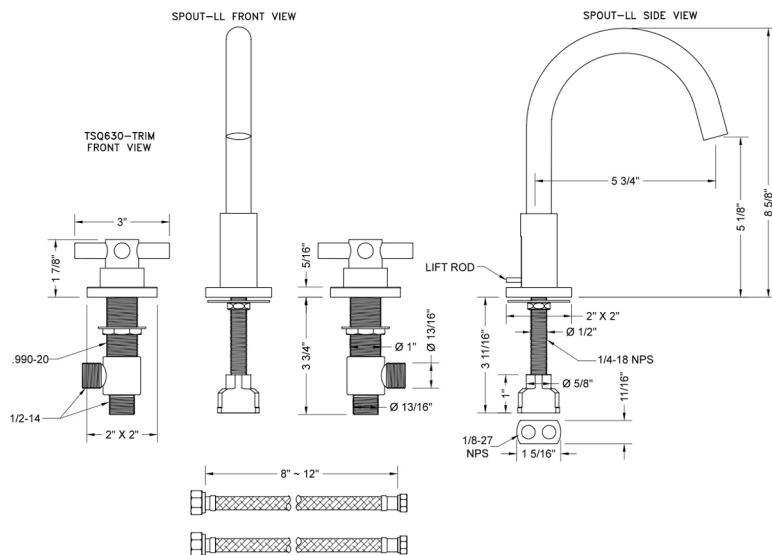

Uptown Contempo Faucet with Square Escutcheons & Low Contempo Cross Handles- 0.5 GPM

Model #: 8881-TSQ630-0.5-

JACLO®

Confidence from start to finish.™

FEATURES:

- All brass 8" - 12" widespread faucet includes brass pop-up drain with overflow
- 1/4 turn ceramic valves
- Swivel Spout (For Stationary Spout option, contact JACLO)
- Available Flow Rates: 1.5, 1.2 & 0.5 GPM. Additional flow rate (aerator) options available. Contact JACLO.
- 5 3/4" spout reach
- Spout Hole Size: 1 1/2" - 1 7/8"
- Valve Hole Size: 1 1/8" - 1 5/8"

SPECIFICATION DRAWING:

AVAILABLE HANDLES:

COMPLIANCES: