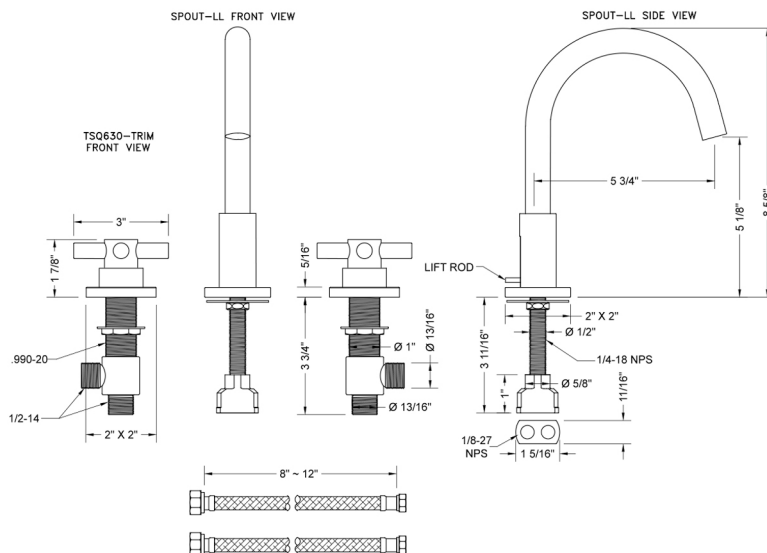

Uptown Contempo Faucet with Square Escutcheons & Low Contempo Cross Handles- 1.2 GPM

Model #: 8881-TSQ630-1.2-

JACLO®

Confidence from start to finish™

FEATURES:

- All brass 8" - 12" widespread faucet includes brass pop-up drain with overflow
- 1/4 turn ceramic valves
- Swivel Spout (For Stationary Spout option, contact JACLO)
- Available Flow Rates: 1.5, 1.2 & 0.5 GPM. Additional flow rate (aerator) options available. Contact JACLO.
- 5 3/4" spout reach
- Spout Hole Size: 1 1/2" - 1 7/8"
- Valve Hole Size: 1 1/8" - 1 5/8"

SPECIFICATION DRAWING:

AVAILABLE HANDLES:

COMPLIANCES:

CEC

Complies with: ASME A112.18.1-2012/CSA B125.1-12