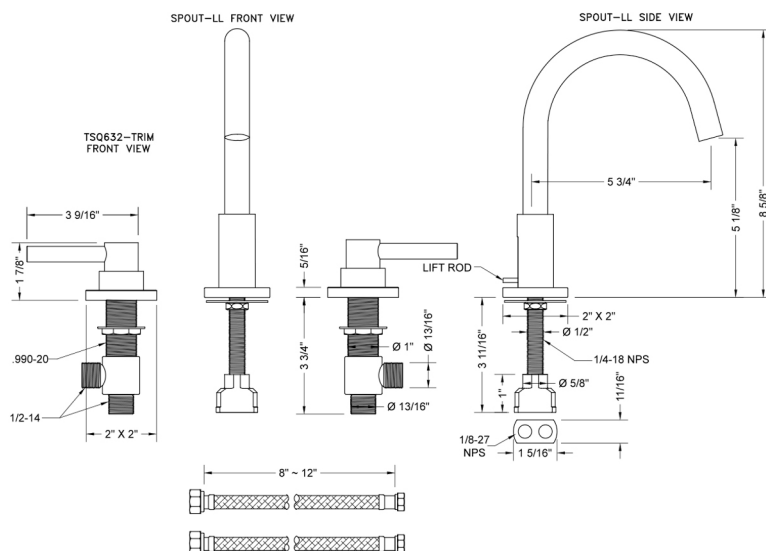

## FEATURES:

- All brass 8" - 12" widespread faucet includes brass pop-up drain with overflow
- 1/4 turn ceramic valves
- Swivel Spout (For Stationary Spout option, contact JACLO)
- Available Flow Rates: 1.5, 1.2 & 0.5 GPM. Additional flow rate (aerator) options available. Contact JACLO.
- 5 3/4" spout reach
- Spout Hole Size: 1 1/2" - 1 7/8"
- Valve Hole Size: 1 1/8" - 1 5/8"
- ADA Compliant Levers

## SPECIFICATION DRAWING: