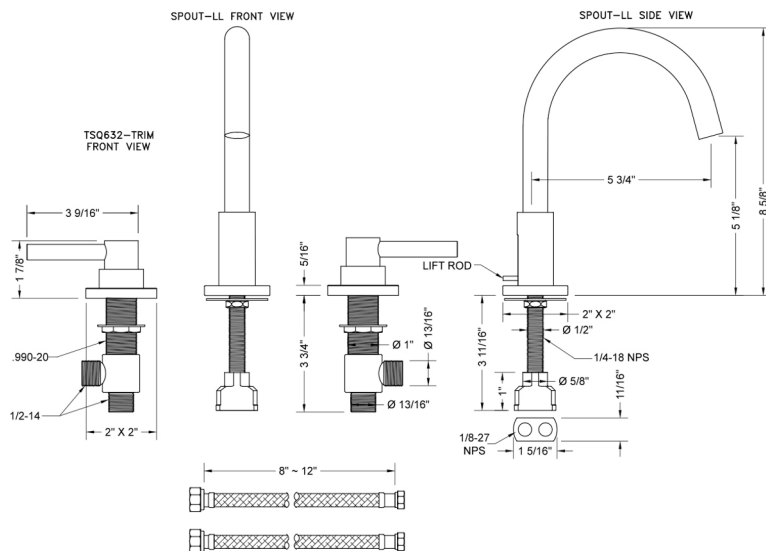

Uptown Contempo Faucet with Square Escutcheons & Low Lever Handles -1.2 GPM

Model #: 8881-TSQ632-1.2-

JACLO®

Confidence from start to finish.™

FEATURES:

- All brass 8" - 12" widespread faucet includes brass pop-up drain with overflow
- 1/4 turn ceramic valves
- Swivel Spout (For Stationary Spout option, contact JACLO)
- Available Flow Rates: 1.5, 1.2 & 0.5 GPM. Additional flow rate (aerator) options available. Contact JACLO.
- 5 3/4" spout reach
- Spout Hole Size: 1 1/2" - 1 7/8"
- Valve Hole Size: 1 1/8" - 1 5/8"
- ADA Compliant Levers

SPECIFICATION DRAWING:

AVAILABLE HANDLES:

COMPLIANCES:

CEC

Complies with: ASME A112.18.1-2012/CSA B125.1-12