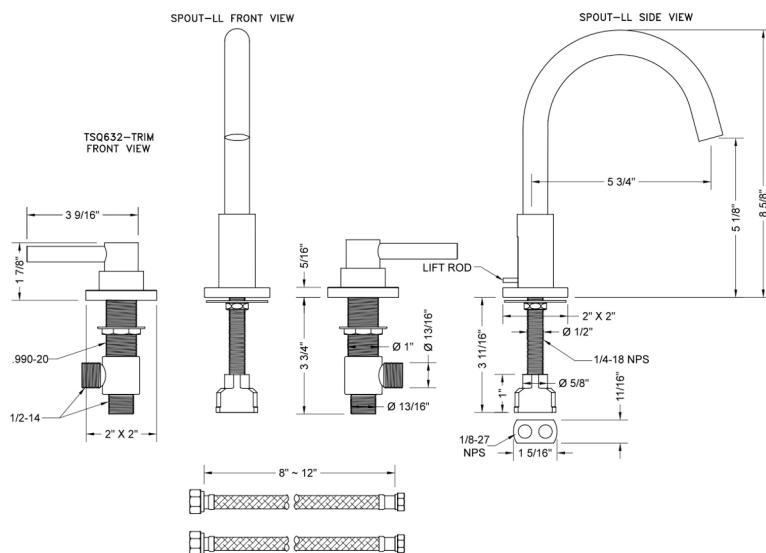

## FEATURES:

- All brass 8" - 12" widespread faucet includes brass pop-up drain with overflow
- 1/4 turn ceramic valves
- Swivel Spout
- Available Flow Rates: 1.5, 1.2 & 0.5 GPM. Additional flow rate (aerator) options available. Contact JACLO.
- 5 3/4" spout reach center to center
- Spout Hole Size Min-Max: 1 1/2" - 1 7/8"
- Valve Hole Size Min-Max: 1 1/8" - 1 5/8"
- For additional drain options refer to lavatory drain section or visit [jaclo.com](http://jaclo.com)

## SPECIFICATION DRAWING: