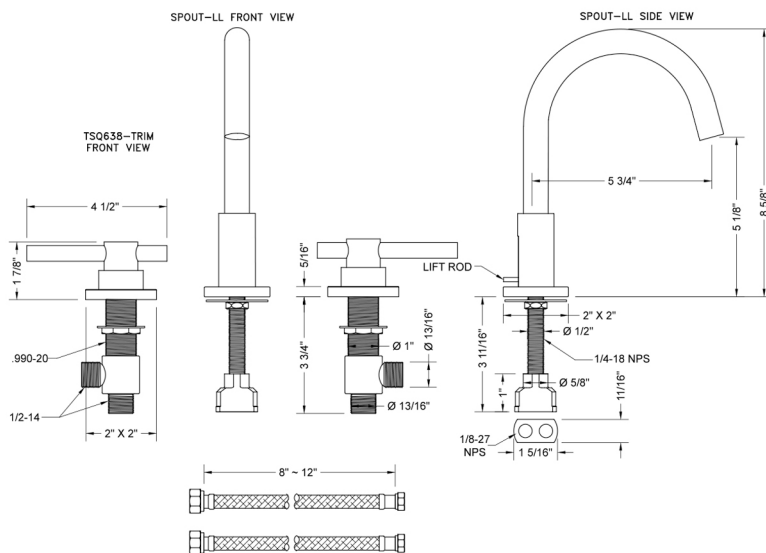

Uptown Contempo Faucet with Square Escutcheons & Low Peg Lever Handles- 0.5 GPM

Model #: 8881-TSQ638-0.5-

FEATURES:

- All brass 8" - 12" widespread faucet includes brass pop-up drain with overflow
- 1/4 turn ceramic valves
- Swivel Spout (For Stationary Spout option, contact JACLO)
- Available Flow Rates: 1.5, 1.2 & 0.5 GPM. Additional flow rate (aerator) options available. Contact JACLO.
- 5 3/4" spout reach
- Spout Hole Size: 1 1/2" - 1 7/8"
- Valve Hole Size: 1 1/8" - 1 5/8"
- ADA Compliant Levers

SPECIFICATION DRAWING:

AVAILABLE HANDLES:

COMPLIANCES: