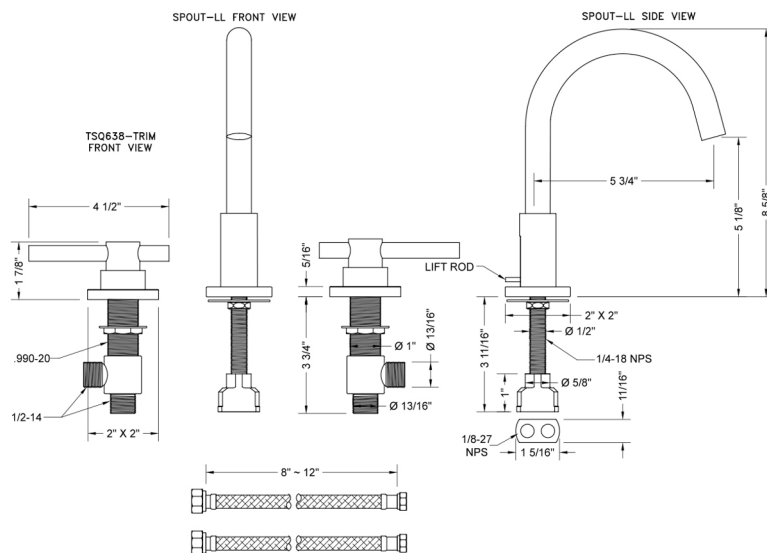

Uptown Contempo Faucet with Square Escutcheons & Low Peg Lever Handles - 1.2 GPM

Model #: 8881-TSQ638-1.2-

JACLO®

Confidence from start to finish.™

FEATURES:

- All brass 8" - 12" widespread faucet includes brass pop-up drain with overflow
- 1/4 turn ceramic valves
- Swivel Spout (For Stationary Spout option, contact JACLO)
- Available Flow Rates: 1.5, 1.2 & 0.5 GPM. Additional flow rate (aerator) options available. Contact JACLO.
- 5 3/4" spout reach
- Spout Hole Size: 1 1/2" - 1 7/8"
- Valve Hole Size: 1 1/8" - 1 5/8"
- ADA Compliant Levers

SPECIFICATION DRAWING:

AVAILABLE HANDLES:

COMPLIANCES:

CEC

Complies with: ASME A112.18.1-2012/CSA B125.1-12