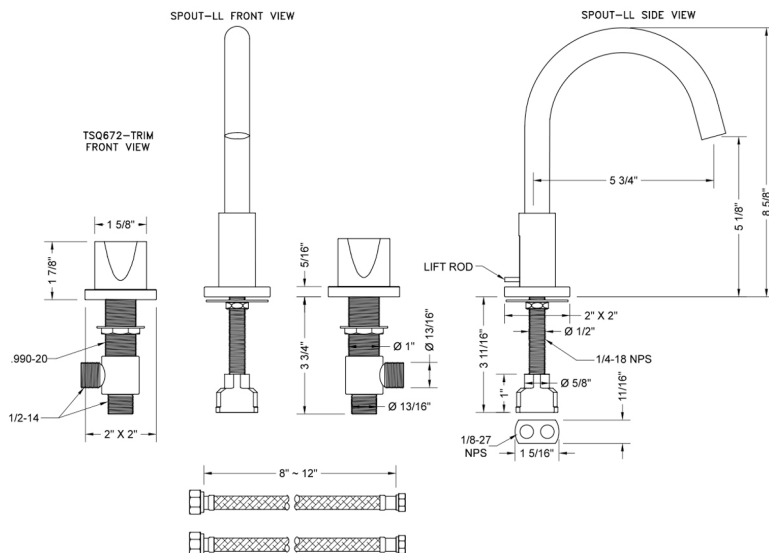

SPECIFICATION DRAWING: