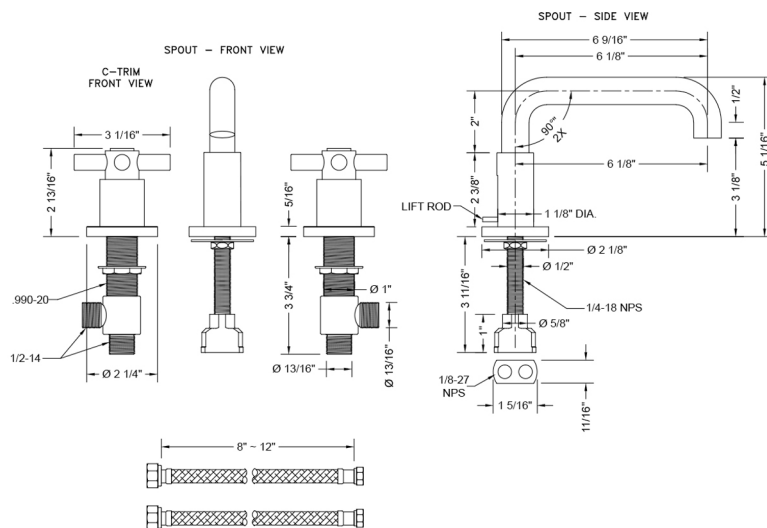

Downtown Contempo Faucet with Round Escutcheons & Contempo High Cross Handles -1.2 GPM

Model #: 8882-C-1.2-

JACLO®

Confidence from start to finish.™

FEATURES:

- All brass 8" - 12" widespread faucet includes brass pop-up drain with overflow
- 1/4 turn ceramic valves
- Low Profile Swivel Spout (For Stationary Spout option, contact JACLO)
- Available Flow Rates: 1.5, 1.2 & 0.5 GPM. Additional flow rate (aerator) options available. Contact JACLO.
- 5 3/4" spout reach
- Spout Hole Size: 1 1/2" - 1 7/8"
- Valve Hole Size: 1 1/8" - 1 5/8"

SPECIFICATION DRAWING:

AVAILABLE HANDLES:

COMPLIANCES:

CEC

Complies with: ASME A112.18.1-2012/CSA B125.1-12