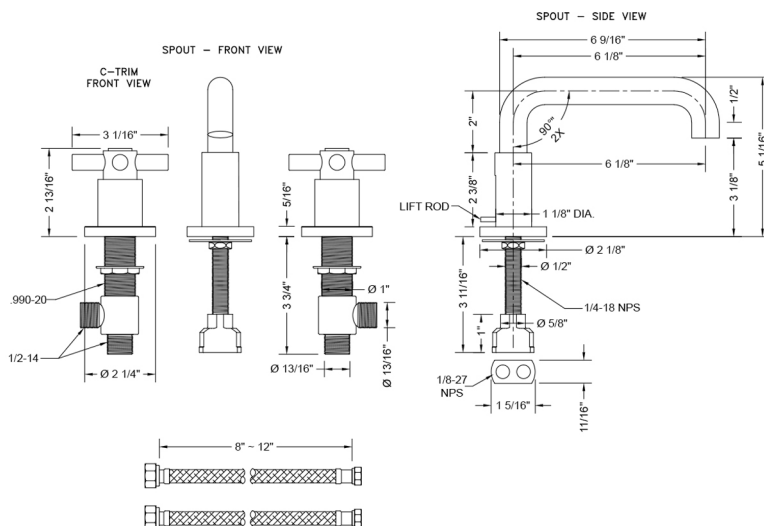

SPECIFICATION DRAWING: