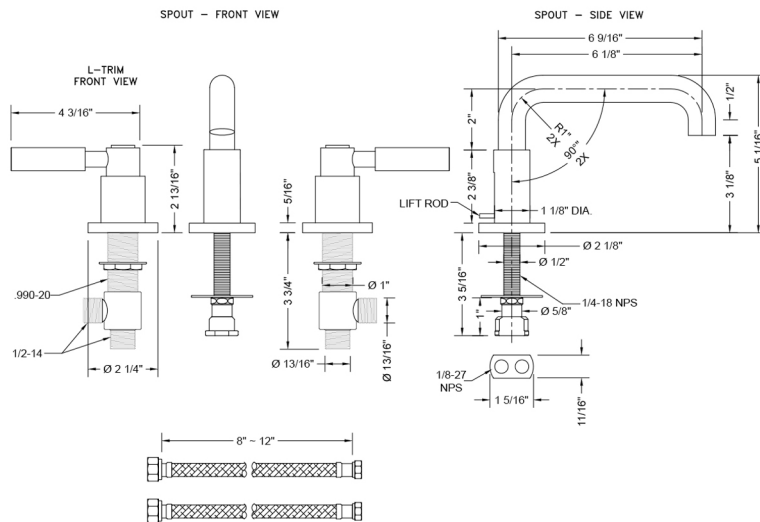

Downtown Contempo Faucet with Round Escutcheons & High Lever Handles -1.2 GPM

Model #: 8882-L-1.2-

JACLO®

Confidence from start to finish.™

FEATURES:

- All brass 8" - 12" widespread faucet includes brass pop-up drain with overflow
- 1/4 turn ceramic valves
- Low Profile Swivel Spout (For Stationary Spout option, contact JACLO)
- Available Flow Rates: 1.5, 1.2 & 0.5 GPM. Additional flow rate (aerator) options available. Contact JACLO.
- 5 3/4" spout reach
- Spout Hole Size: 1 1/2" - 1 7/8"
- Valve Hole Size: 1 1/8" - 1 5/8"
- ADA Compliant Levers

SPECIFICATION DRAWING:

AVAILABLE HANDLES:

COMPLIANCES:

CEC

Complies with: ASME A112.18.1-2012/CSA B125.1-12