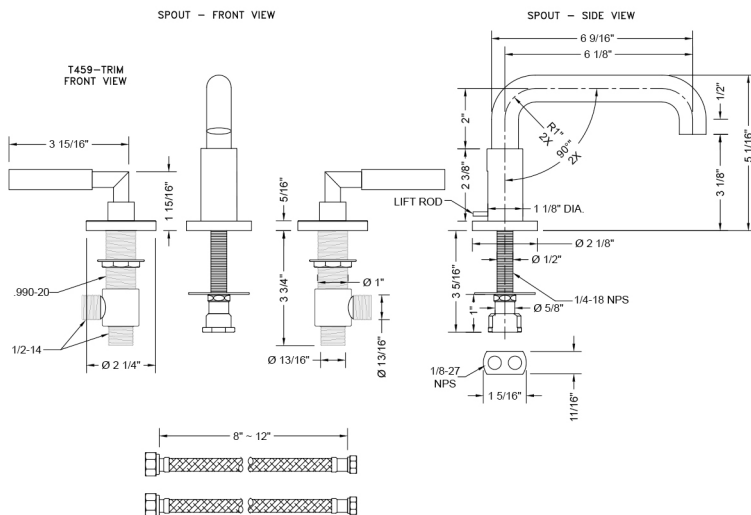

### FEATURES:

- All brass 8" - 12" widespread faucet includes brass pop-up drain with overflow
- 1/4 turn ceramic valves
- Low Profile Swivel Spout (For Stationary Spout option, contact JACLO)
- Available Flow Rates: 1.5, 1.2 & 0.5 GPM. Additional flow rate (aerator) options available. Contact JACLO.
- 5 3/4" spout reach
- Spout Hole Size: 1 1/2" - 1 7/8"
- Valve Hole Size: 1 1/8" - 1 5/8"
- ADA Compliant Levers

### SPECIFICATION DRAWING: