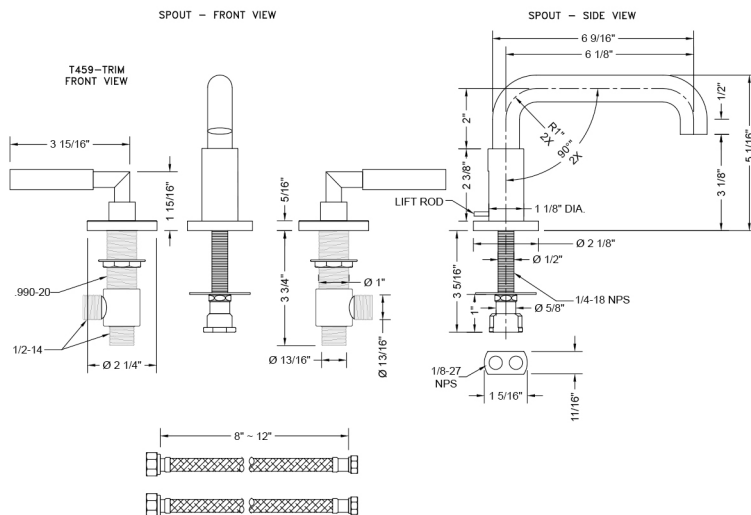

SPECIFICATION DRAWING: