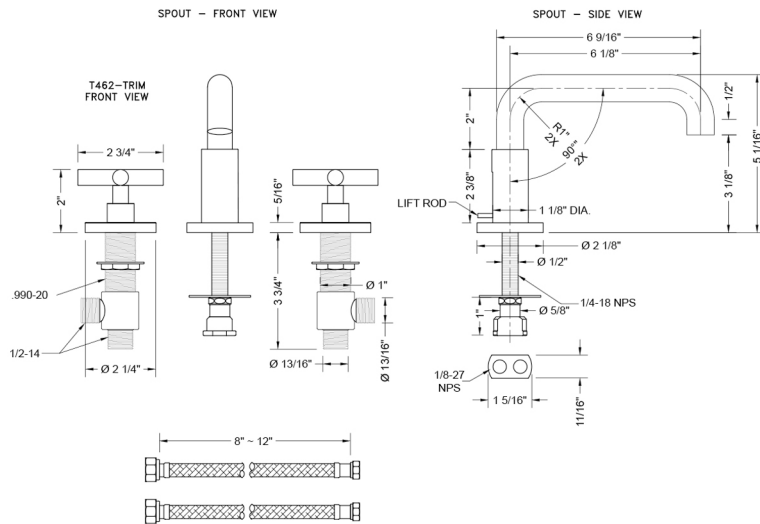

Downtown Contempo Faucet with Round Escutcheons & Contempo Hub Base Cross Handles- 0.5 GPM

Model #: 8882-T462-0.5-

FEATURES:

- All brass 8" - 12" widespread faucet includes brass pop-up drain with overflow
- 1/4 turn ceramic valves
- Low Profile Swivel Spout (For Stationary Spout option, contact JACLO)
- Available Flow Rates: 1.5, 1.2 & 0.5 GPM. Additional flow rate (aerator) options available. Contact JACLO.
- 5 3/4" spout reach
- Spout Hole Size: 1 1/2" - 1 7/8"
- Valve Hole Size: 1 1/8" - 1 5/8"

SPECIFICATION DRAWING:

AVAILABLE HANDLES:

COMPLIANCES: