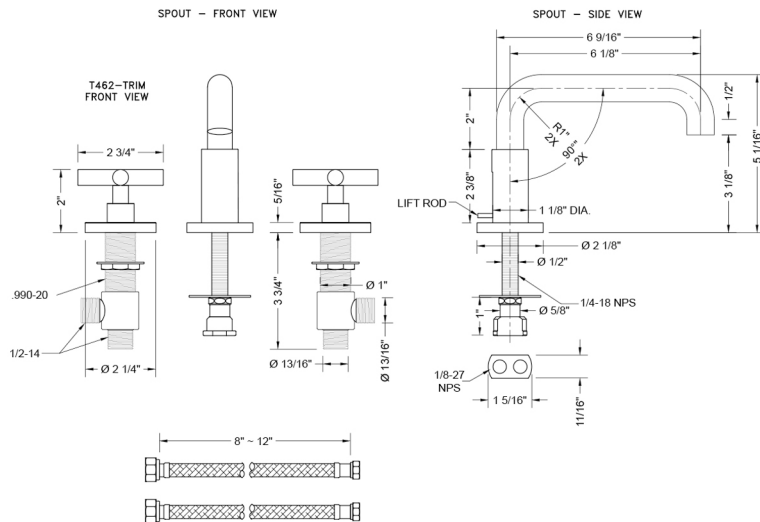

Downtown Contempo Faucet with Round Escutcheons & Contempo Hub Base Cross Handles - 1.2 GPM

Model #: 8882-T462-1.2-

JACLO®

Confidence from start to finish.™

FEATURES:

- All brass 8" - 12" widespread faucet includes brass pop-up drain with overflow
- 1/4 turn ceramic valves
- Low Profile Swivel Spout (For Stationary Spout option, contact JACLO)
- Available Flow Rates: 1.5, 1.2 & 0.5 GPM. Additional flow rate (aerator) options available. Contact JACLO.
- 5 3/4" spout reach
- Spout Hole Size: 1 1/2" - 1 7/8"
- Valve Hole Size: 1 1/8" - 1 5/8"

SPECIFICATION DRAWING:

AVAILABLE HANDLES:

COMPLIANCES:

CEC

Complies with: ASME A112.18.1-2012/CSA B125.1-12