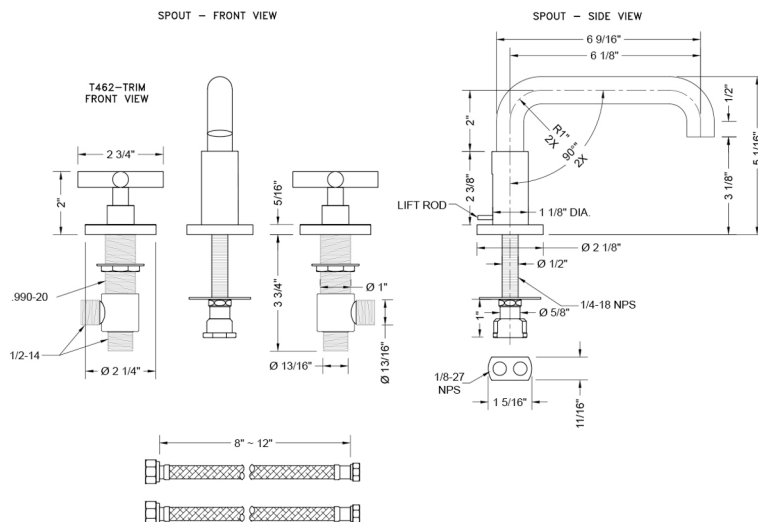

SPECIFICATION DRAWING: