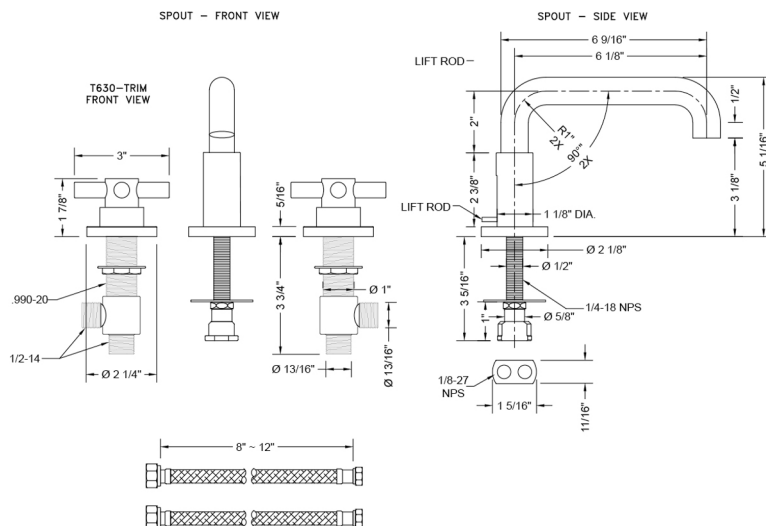

Downtown Contempo Faucet with Round Escutcheons & Low Contempo Cross Handles- 0.5 GPM

Model #: 8882-T630-0.5-

FEATURES:

- All brass 8" - 12" widespread faucet includes brass pop-up drain with overflow
- 1/4 turn ceramic valves
- Low Profile Swivel Spout (For Stationary Spout option, contact JACLO)
- Available Flow Rates: 1.5, 1.2 & 0.5 GPM. Additional flow rate (aerator) options available. Contact JACLO.
- 5 3/4" spout reach
- Spout Hole Size: 1 1/2" - 1 7/8"
- Valve Hole Size: 1 1/8" - 1 5/8"

SPECIFICATION DRAWING:

AVAILABLE HANDLES:

COMPLIANCES: