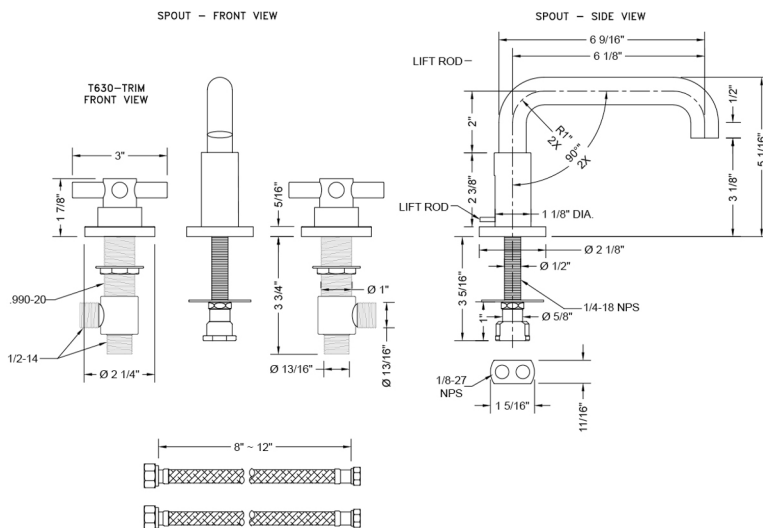

### FEATURES:

- All brass 8" - 12" widespread faucet includes brass pop-up drain with overflow
- 1/4 turn ceramic valves
- Low Profile Swivel Spout (For Stationary Spout option, contact JACLO)
- Available Flow Rates: 1.5, 1.2 & 0.5 GPM. Additional flow rate (aerator) options available. Contact JACLO.
- 5 3/4" spout reach
- Spout Hole Size: 1 1/2" - 1 7/8"
- Valve Hole Size: 1 1/8" - 1 5/8"

### SPECIFICATION DRAWING: