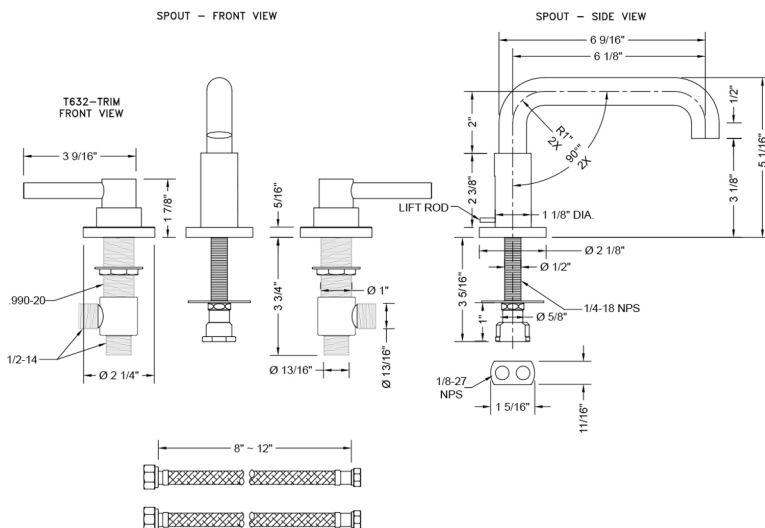

Downtown Contempo Faucet with Round Escutcheons & Low Contempo Lever Handles- 0.5 GPM

Model #: 8882-T632-0.5-

FEATURES:

- All brass 8" - 12" widespread faucet includes brass pop-up drain with overflow
- 1/4 turn ceramic valves
- Low Profile Swivel Spout (For Stationary Spout option, contact JACLO)
- Available Flow Rates: 1.5, 1.2 & 0.5 GPM. Additional flow rate (aerator) options available. Contact JACLO.
- 5 3/4" spout reach
- Spout Hole Size: 1 1/2" - 1 7/8"
- Valve Hole Size: 1 1/8" - 1 5/8"
- ADA Compliant Levers

SPECIFICATION DRAWING:

AVAILABLE HANDLES:

COMPLIANCES: