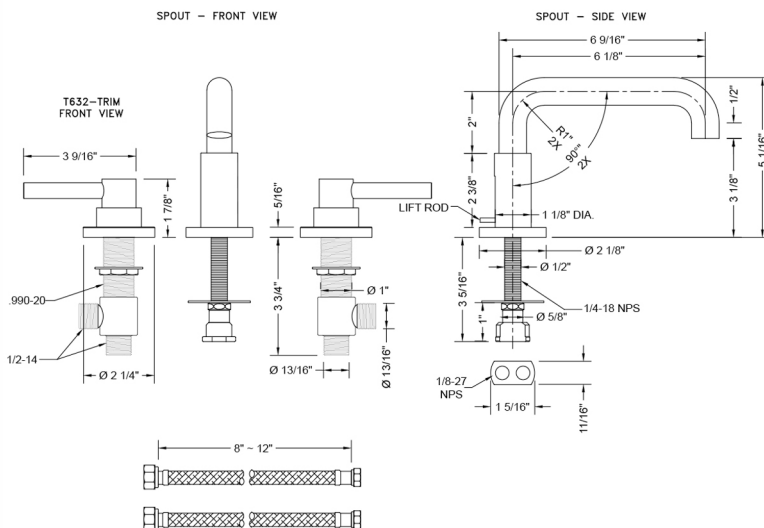

SPECIFICATION DRAWING: