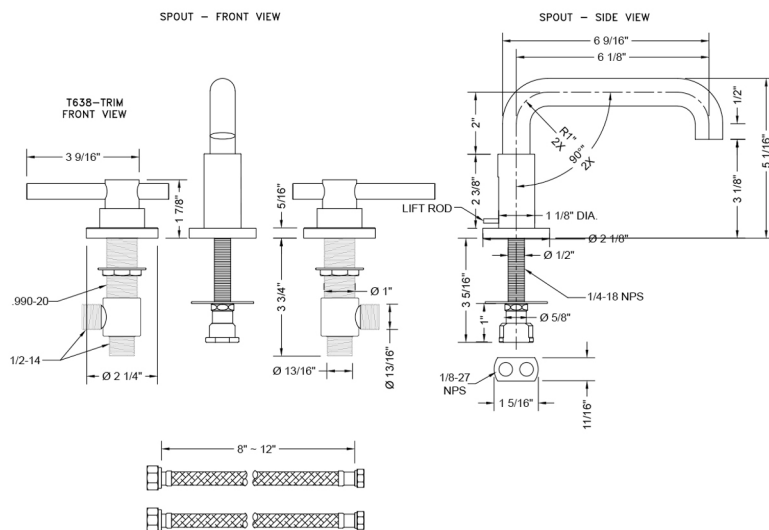

Downtown Contempo Faucet with Round Escutcheons & Peg Lever Handles- 0.5 GPM

Model #: 8882-T638-0.5-

JACLO®

Confidence from start to finish.™

FEATURES:

- All brass 8" - 12" widespread faucet includes brass pop-up drain with overflow
- 1/4 turn ceramic valves
- Low Profile Swivel Spout (For Stationary Spout option, contact JACLO)
- Available Flow Rates: 1.5, 1.2 & 0.5 GPM. Additional flow rate (aerator) options available. Contact JACLO.
- 5 3/4" spout reach
- Spout Hole Size: 1 1/2" - 1 7/8"
- Valve Hole Size: 1 1/8" - 1 5/8"
- ADA Compliant Levers

SPECIFICATION DRAWING:

AVAILABLE HANDLES:

COMPLIANCES: