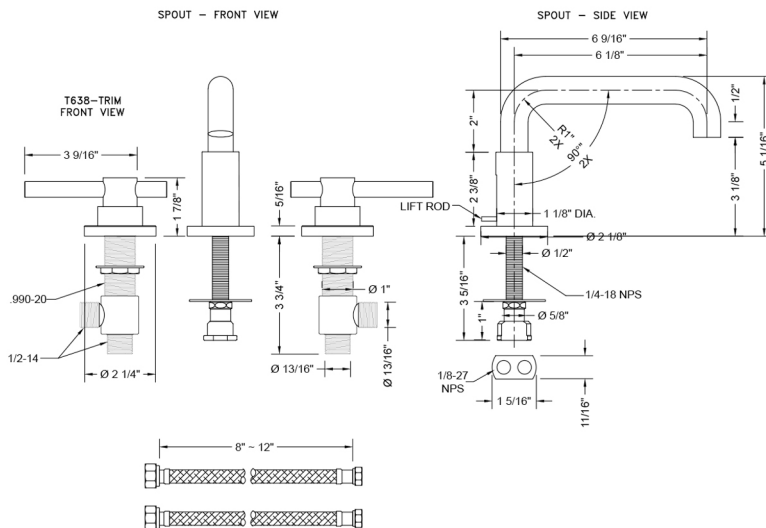

Downtown Contempo Faucet with Round Escutcheons & Peg Lever Handles -1.2 GPM

Model #: 8882-T638-1.2-

JACLO®

Confidence from start to finish.™

FEATURES:

- All brass 8" - 12" widespread faucet includes brass pop-up drain with overflow
- 1/4 turn ceramic valves
- Low Profile Swivel Spout (For Stationary Spout option, contact JACLO)
- Available Flow Rates: 1.5, 1.2 & 0.5 GPM. Additional flow rate (aerator) options available. Contact JACLO.
- 5 3/4" spout reach
- Spout Hole Size: 1 1/2" - 1 7/8"
- Valve Hole Size: 1 1/8" - 1 5/8"
- ADA Compliant Levers

SPECIFICATION DRAWING:

AVAILABLE HANDLES:

COMPLIANCES:

CEC

Complies with: ASME A112.18.1-2012/CSA B125.1-12