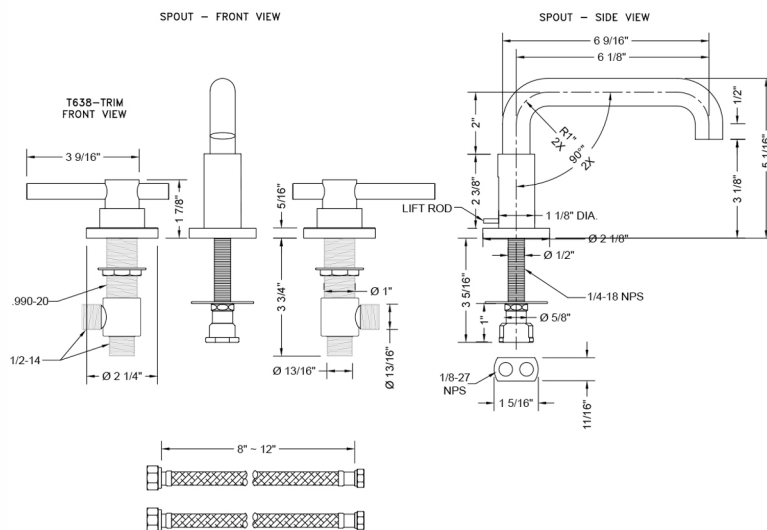

SPECIFICATION DRAWING: