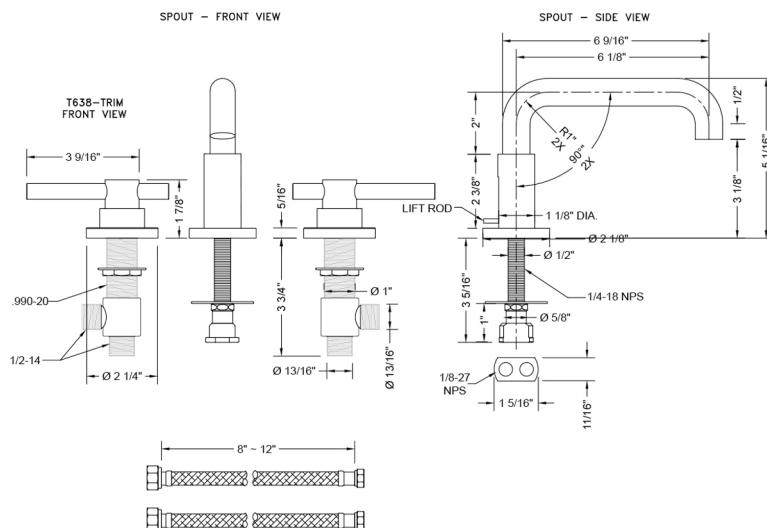

## FEATURES:

- All brass 8" - 12" widespread faucet includes brass pop-up drain with overflow
- 1/4 turn ceramic valves
- Low Profile Swivel Spout
- Available Flow Rates: 1.5, 1.2 & 0.5 GPM. Additional flow rate (aerator) options available. Contact JACLO.
- 6 1/8" spout reach center to center
- Spout Hole Size Min-Max: 1 1/2" - 1 7/8"
- Valve Hole Size Min-Max: 1 1/8" - 1 5/8"
- For additional drain options refer to lavatory drain section or visit [jaclo.com](http://jaclo.com)

## SPECIFICATION DRAWING: