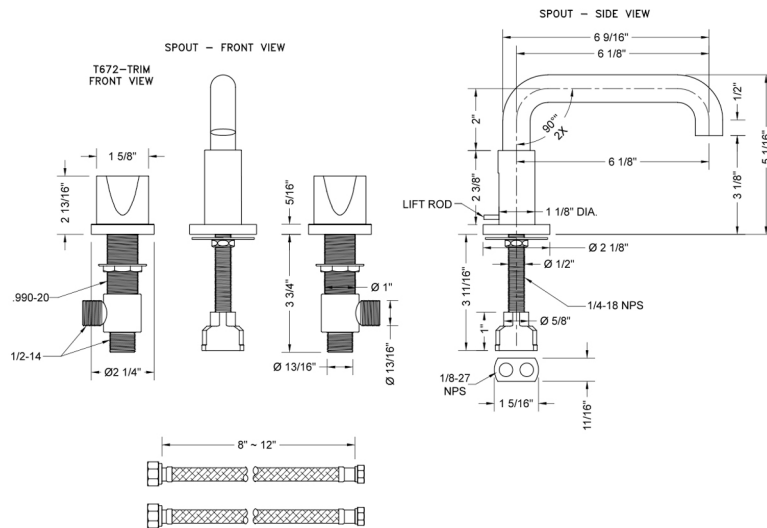

Downtown Contempo Faucet with Round Escutcheons & Thumb Handles- 0.5 GPM

Model #: 8882-T672-0.5-

JACLO®

Confidence from start to finish.™

FEATURES:

- All brass 8" - 12" widespread faucet includes brass pop-up drain with overflow
- 1/4 turn ceramic valves
- Low Profile Swivel Spout (For Stationary Spout option, contact JACLO)
- Available Flow Rates: 1.5, 1.2 & 0.5 GPM. Additional flow rate (aerator) options available. Contact JACLO.
- 5 3/4" spout reach
- Spout Hole Size: 1 1/2" - 1 7/8"
- Valve Hole Size: 1 1/8" - 1 5/8"

SPECIFICATION DRAWING:

AVAILABLE HANDLES:

COMPLIANCES: