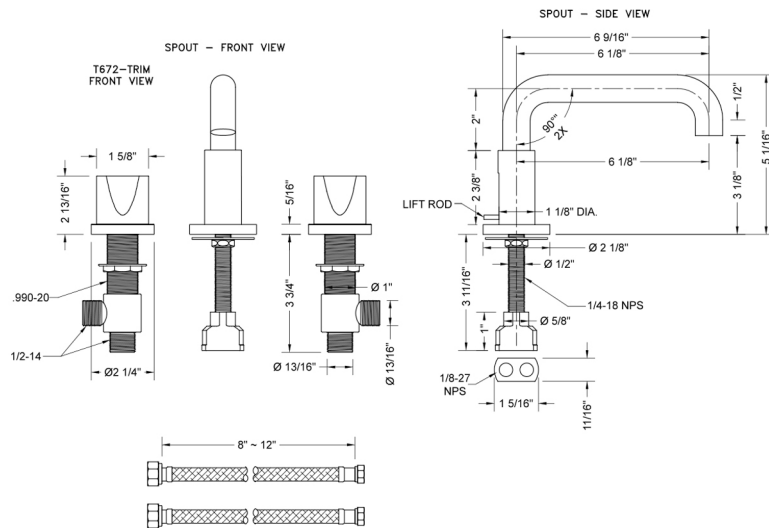

SPECIFICATION DRAWING: