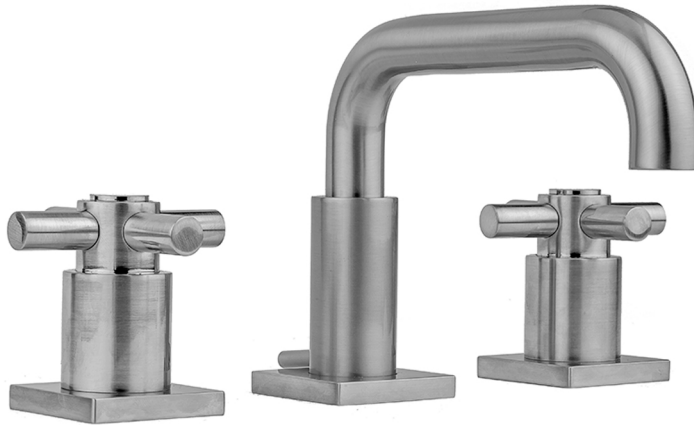

Downtown Contempo Faucet with Square Escutcheons & Contempo High Cross Handles- 0.5 GPM

Model #: 8883-SQC-0.5-

JACLO®

Confidence from start to finish.®

FEATURES:

- All brass 8" - 12" widespread faucet includes brass pop-up drain with overflow
- 1/4 turn ceramic valves
- Low Profile Swivel Spout (For Stationary Spout option, contact JACLO)
- Available Flow Rates: 1.5, 1.2 & 0.5 GPM. Additional flow rate (aerator) options available. Contact JACLO.
- 5 3/4" spout reach
- Spout Hole Size: 1 1/2" - 1 7/8"
- Valve Hole Size: 1 1/8" - 1 5/8"

AVAILABLE FINISHES:

Polished Chrome (PCH)	Satin Chrome (SC)	Bronze Umber (BU)
Satin Nickel (SN)	Pewter (PEW)	Caramel Bronze (CB)
Polished Nickel (PN)	Antique Brass (AB)	Antique Copper (ACU)
Oil-Rubbed Bronze (ORB)	Polished Brass (PB)	Polished Copper (PCU)
Vintage Bronze (VB)	Satin Brass (SB)	Matte Black (MBK)
Satin Gold (SG)	Polished Gold (PG)	Black Nickel (BKN)
White (WH)	Unlacquered Brass (ULB)	Satin Cooper (SCU)
Almond (ALD)	Amber (AMB)	Azure Blue (AZB)
Coral (COR)	Mint Green (GRN)	Stone Grey (GRY)
Lilac (LAC)	Light Blue (LBL)	Limon (LIM)
Plum (PLM)	Pink (PNK)	Red (RED)
Graphite (GPH)	Aged Unlacquered Brass (AUB)	