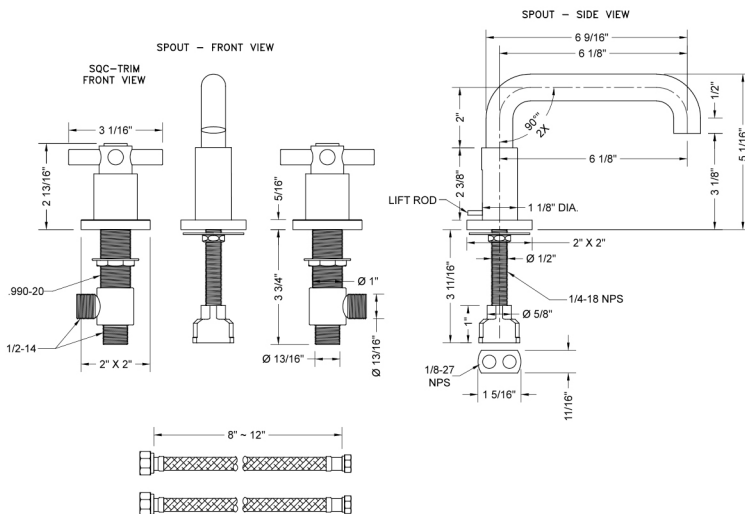

Downtown Contempo Faucet with Square Escutcheons & Contempo High Cross Handles- 0.5 GPM

Model #: 8883-SQC-0.5-

JACLO®

Confidence from start to finish.®

FEATURES:

- All brass 8" - 12" widespread faucet includes brass pop-up drain with overflow
- 1/4 turn ceramic valves
- Low Profile Swivel Spout (For Stationary Spout option, contact JACLO)
- Available Flow Rates: 1.5, 1.2 & 0.5 GPM. Additional flow rate (aerator) options available. Contact JACLO.
- 5 3/4" spout reach
- Spout Hole Size: 1 1/2" - 1 7/8"
- Valve Hole Size: 1 1/8" - 1 5/8"

SPECIFICATION DRAWING:

AVAILABLE HANDLES:

COMPLIANCES: