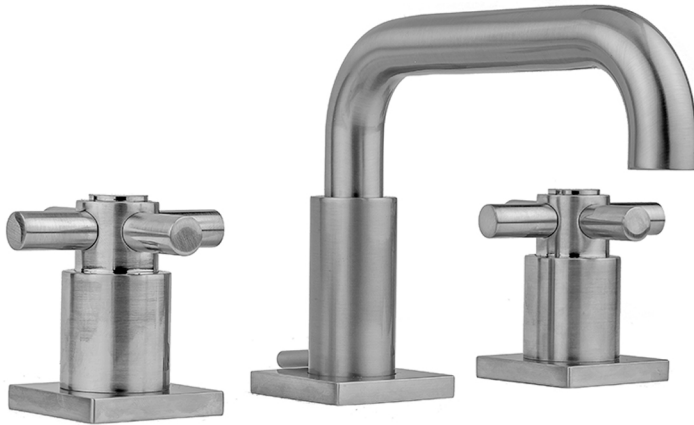

Downtown Contempo Faucet with Square Escutcheons & Contempo High Cross Handles -1.2 GPM

Model #: 8883-SQC-1.2-

JACLO®

Confidence from start to finish.™

FEATURES:

- All brass 8" - 12" widespread faucet includes brass pop-up drain with overflow
- 1/4 turn ceramic valves
- Low Profile Swivel Spout (For Stationary Spout option, contact JACLO)
- Available Flow Rates: 1.5, 1.2 & 0.5 GPM. Additional flow rate (aerator) options available. Contact JACLO.
- 5 3/4" spout reach
- Spout Hole Size: 1 1/2" - 1 7/8"
- Valve Hole Size: 1 1/8" - 1 5/8"

AVAILABLE FINISHES:

Polished Chrome (PCH)	Satin Chrome (SC)	Bronze Umber (BU)
Satin Nickel (SN)	Pewter (PEW)	Caramel Bronze (CB)
Polished Nickel (PN)	Antique Brass (AB)	Antique Copper (ACU)
Oil-Rubbed Bronze (ORB)	Polished Brass (PB)	Polished Copper (PCU)
Vintage Bronze (VB)	Satin Brass (SB)	Matte Black (MBK)
Satin Gold (SG)	Polished Gold (PG)	Black Nickel (BKN)
White (WH)	Unlacquered Brass (ULB)	Satin Cooper (SCU)
Almond (ALD)	Amber (AMB)	Azure Blue (AZB)
Coral (COR)	Mint Green (GRN)	Stone Grey (GRY)
Lilac (LAC)	Light Blue (LBL)	Limon (LIM)
Plum (PLM)	Pink (PNK)	Red (RED)
Graphite (GPH)	Aged Unlacquered Brass (AUB)	