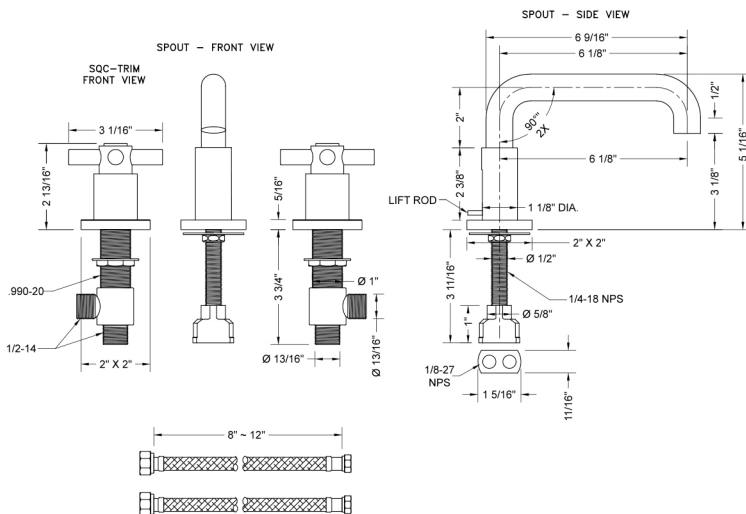

Downtown Contempo Faucet with Square Escutcheons & Contempo High Cross Handles -1.2 GPM

Model #: 8883-SQC-1.2-

JACLO®

Confidence from start to finish.™

FEATURES:

- All brass 8" - 12" widespread faucet includes brass pop-up drain with overflow
- 1/4 turn ceramic valves
- Low Profile Swivel Spout (For Stationary Spout option, contact JACLO)
- Available Flow Rates: 1.5, 1.2 & 0.5 GPM. Additional flow rate (aerator) options available. Contact JACLO.
- 5 3/4" spout reach
- Spout Hole Size: 1 1/2" - 1 7/8"
- Valve Hole Size: 1 1/8" - 1 5/8"

SPECIFICATION DRAWING:

AVAILABLE HANDLES:

COMPLIANCES:

CEC

Complies with: ASME A112.18.1-2012/CSA B125.1-12