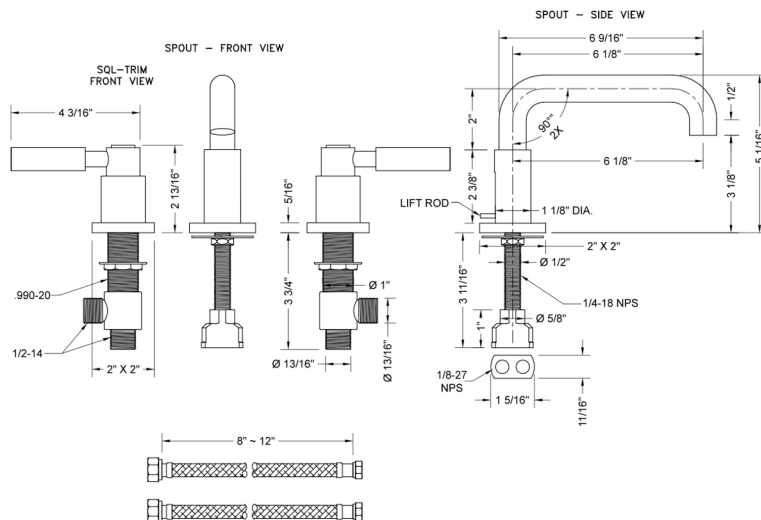

## FEATURES:

- All brass 8" - 12" widespread faucet includes brass pop-up drain with overflow
- 1/4 turn ceramic valves
- Low Profile Swivel Spout (For Stationary Spout option, contact JACLO)
- Available Flow Rates: 1.5, 1.2 & 0.5 GPM. Additional flow rate (aerator) options available. Contact JACLO.
- 5 3/4" spout reach
- Spout Hole Size: 1 1/2" - 1 7/8"
- Valve Hole Size: 1 1/8" - 1 5/8"
- ADA Compliant Levers

## SPECIFICATION DRAWING: