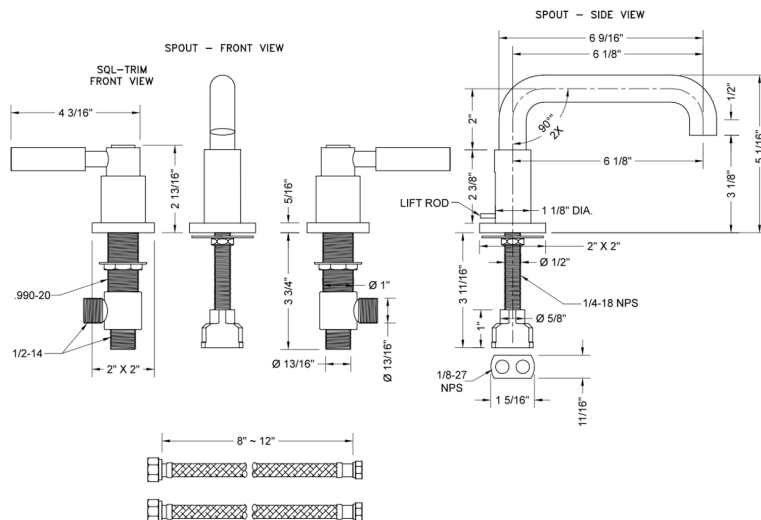

Downtown Contempo Faucet with Square Escutcheons & High Lever Handles -1.2 GPM

Model #: 8883-SQL-1.2-

JACLO®

Confidence from start to finish.™

FEATURES:

- All brass 8" - 12" widespread faucet includes brass pop-up drain with overflow
- 1/4 turn ceramic valves
- Low Profile Swivel Spout (For Stationary Spout option, contact JACLO)
- Available Flow Rates: 1.5, 1.2 & 0.5 GPM. Additional flow rate (aerator) options available. Contact JACLO.
- 5 3/4" spout reach
- Spout Hole Size: 1 1/2" - 1 7/8"
- Valve Hole Size: 1 1/8" - 1 5/8"
- ADA Compliant Levers

SPECIFICATION DRAWING:

AVAILABLE HANDLES:

COMPLIANCES:

CEC

Complies with: ASME A112.18.1-2012/CSA B125.1-12