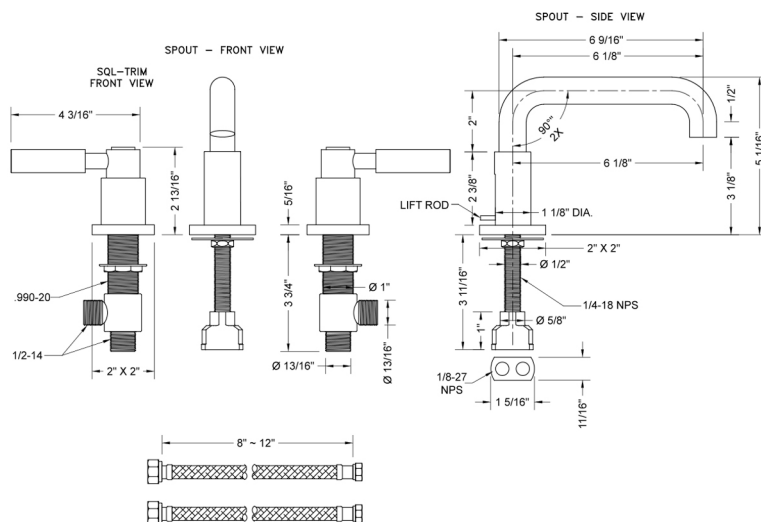

SPECIFICATION DRAWING: