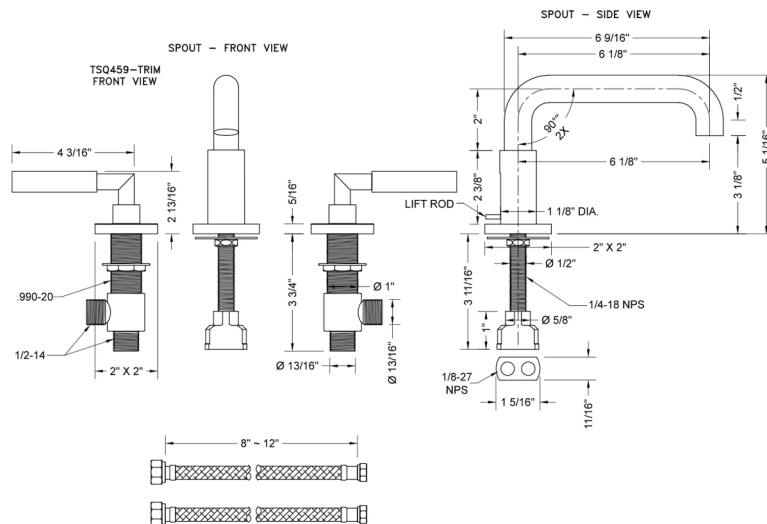

Downtown Contempo Faucet with Square Escutcheons & Contempo Hub Base Lever Handles -1.2 GPM

Model #: 8883-TSQ459-1.2-

FEATURES:

- All brass 8" - 12" widespread faucet includes brass pop-up drain with overflow
- 1/4 turn ceramic valves
- Low Profile Swivel Spout (For Stationary Spout option, contact JACLO)
- Available Flow Rates: 1.5, 1.2 & 0.5 GPM. Additional flow rate (aerator) options available. Contact JACLO.
- 5 3/4" spout reach
- Spout Hole Size: 1 1/2" - 1 7/8"
- Valve Hole Size: 1 1/8" - 1 5/8"
- ADA Compliant Levers

SPECIFICATION DRAWING:

AVAILABLE HANDLES:

COMPLIANCES:

CEC

Complies with: ASME A112.18.1-2012/CSA B125.1-12