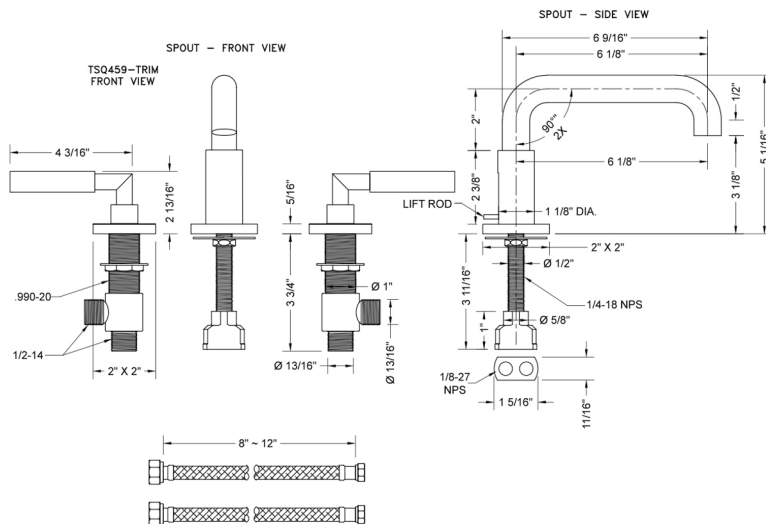

SPECIFICATION DRAWING: