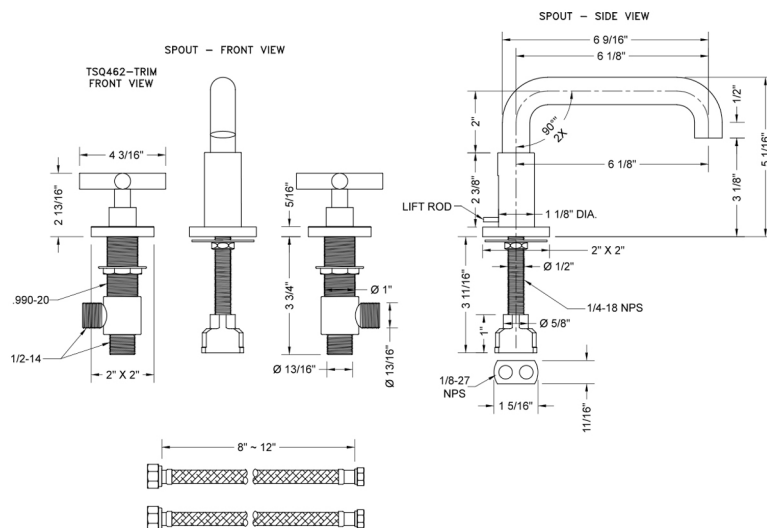

Downtown Contempo Faucet with Square Escutcheons & Contempo Hub Base Cross Handles- 0.5 GPM

Model #: 8883-TSQ462-0.5-

JACLO®

Confidence from start to finish.™

FEATURES:

- All brass 8" - 12" widespread faucet includes brass pop-up drain with overflow
- 1/4 turn ceramic valves
- Low Profile Swivel Spout (For Stationary Spout option, contact JACLO)
- Available Flow Rates: 1.5, 1.2 & 0.5 GPM. Additional flow rate (aerator) options available. Contact JACLO.
- 5 3/4" spout reach
- Spout Hole Size: 1 1/2" - 1 7/8"
- Valve Hole Size: 1 1/8" - 1 5/8"

SPECIFICATION DRAWING:

AVAILABLE HANDLES:

COMPLIANCES: