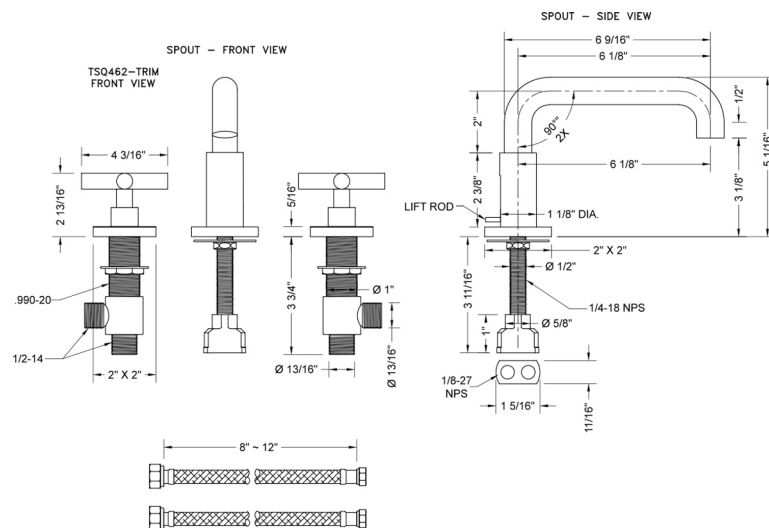

Downtown Contempo Faucet with Square Escutcheons & Contempo Hub Base Cross Handles - 1.2 GPM

Model #: 8883-TSQ462-1.2-

JACLO®

Confidence from start to finish.™

FEATURES:

- All brass 8" - 12" widespread faucet includes brass pop-up drain with overflow
- 1/4 turn ceramic valves
- Low Profile Swivel Spout (For Stationary Spout option, contact JACLO)
- Available Flow Rates: 1.5, 1.2 & 0.5 GPM. Additional flow rate (aerator) options available. Contact JACLO.
- 5 3/4" spout reach
- Spout Hole Size: 1 1/2" - 1 7/8"
- Valve Hole Size: 1 1/8" - 1 5/8"

SPECIFICATION DRAWING:

AVAILABLE HANDLES:

COMPLIANCES:

CEC

Complies with: ASME A112.18.1-2012/CSA B125.1-12