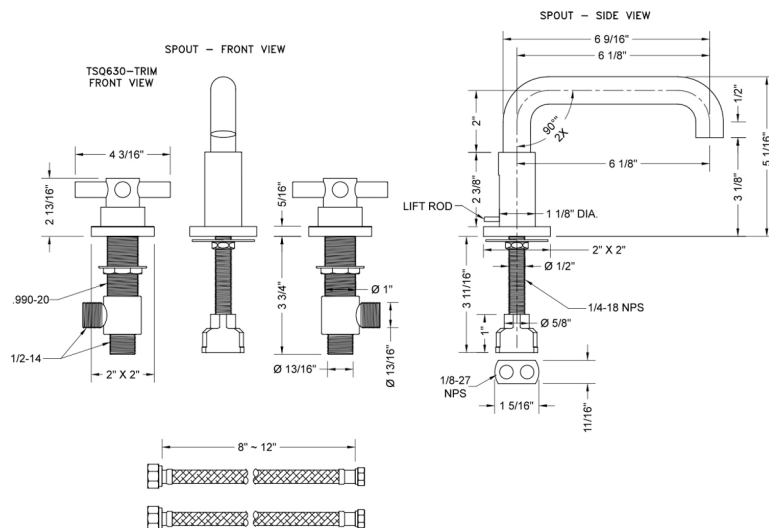

Downtown Contempo Faucet with Square Escutcheons & Contempo Cross Handles- 0.5 GPM

Model #: 8883-TSQ630-0.5-

FEATURES:

- All brass 8" - 12" widespread faucet includes brass pop-up drain with overflow
- 1/4 turn ceramic valves
- Low Profile Swivel Spout (For Stationary Spout option, contact JACLO)
- Available Flow Rates: 1.5, 1.2 & 0.5 GPM. Additional flow rate (aerator) options available. Contact JACLO.
- 5 3/4" spout reach
- Spout Hole Size: 1 1/2" - 1 7/8"
- Valve Hole Size: 1 1/8" - 1 5/8"

SPECIFICATION DRAWING:

AVAILABLE HANDLES:

COMPLIANCES: