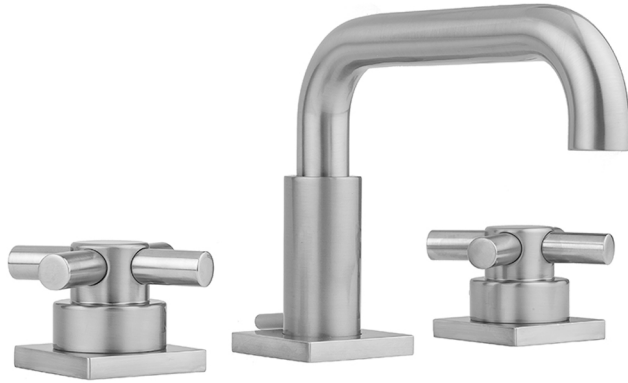

Downtown Contempo Faucet with Square Escutcheons & Contempo Cross Handles -1.2 GPM
 Model #: 8883-TSQ630-1.2-

FEATURES:

- All brass 8" - 12" widespread faucet includes brass pop-up drain with overflow
- 1/4 turn ceramic valves
- Low Profile Swivel Spout (For Stationary Spout option, contact JACLO)
- Available Flow Rates: 1.5, 1.2 & 0.5 GPM. Additional flow rate (aerator) options available. Contact JACLO.
- 5 3/4" spout reach
- Spout Hole Size: 1 1/2" - 1 7/8"
- Valve Hole Size: 1 1/8" - 1 5/8"

AVAILABLE FINISHES:

Polished Chrome (PCH)	Satin Chrome (SC)	Bronze Umber (BU)
Satin Nickel (SN)	Pewter (PEW)	Caramel Bronze (CB)
Polished Nickel (PN)	Antique Brass (AB)	Antique Copper (ACU)
Oil-Rubbed Bronze (ORB)	Polished Brass (PB)	Polished Copper (PCU)
Vintage Bronze (VB)	Satin Brass (SB)	Matte Black (MBK)
Satin Gold (SG)	Polished Gold (PG)	Black Nickel (BKN)
White (WH)	Unlacquered Brass (ULB)	Satin Cooper (SCU)
Almond (ALD)	Amber (AMB)	Azure Blue (AZB)
Coral (COR)	Mint Green (GRN)	Stone Grey (GRY)
Lilac (LAC)	Light Blue (LBL)	Limon (LIM)
Plum (PLM)	Pink (PNK)	Red (RED)
Graphite (GPH)	Aged Unlacquered Brass (AUB)	