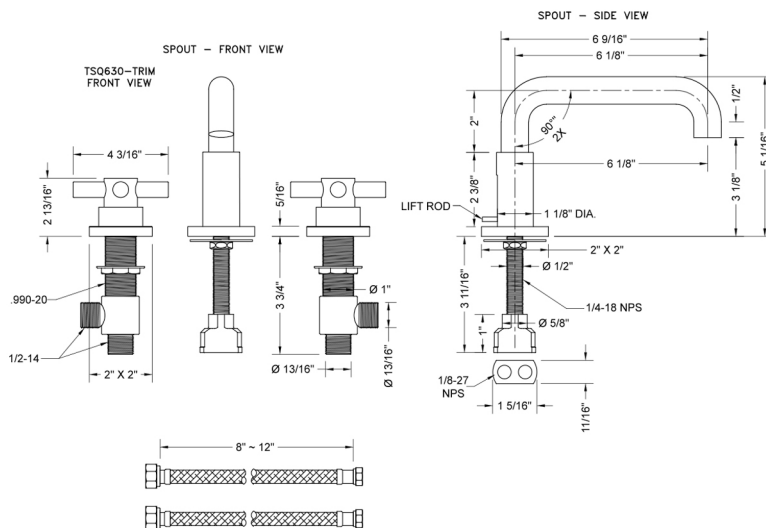

Downtown Contempo Faucet with Square Escutcheons & Contempo Cross Handles -1.2 GPM
 Model #: 8883-TSQ630-1.2-

FEATURES:

- All brass 8" - 12" widespread faucet includes brass pop-up drain with overflow
- 1/4 turn ceramic valves
- Low Profile Swivel Spout (For Stationary Spout option, contact JACLO)
- Available Flow Rates: 1.5, 1.2 & 0.5 GPM. Additional flow rate (aerator) options available. Contact JACLO.
- 5 3/4" spout reach
- Spout Hole Size: 1 1/2" - 1 7/8"
- Valve Hole Size: 1 1/8" - 1 5/8"

SPECIFICATION DRAWING:

AVAILABLE HANDLES:

COMPLIANCES:

CEC

Complies with: ASME A112.18.1-2012/CSA B125.1-12