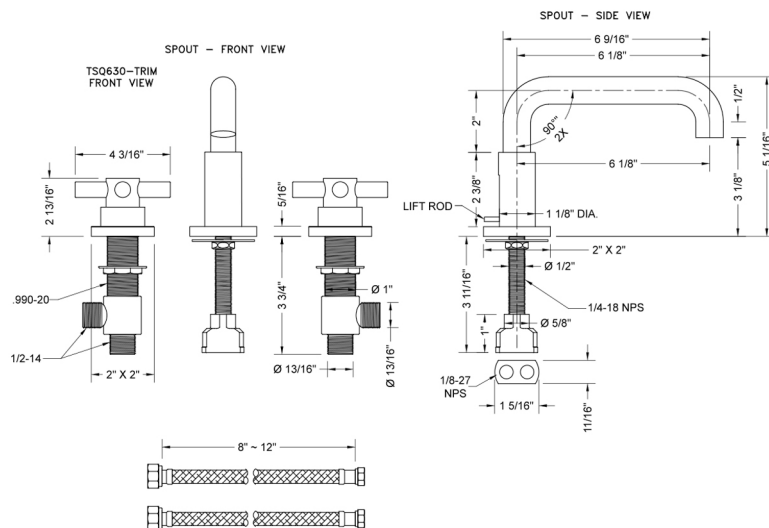

SPECIFICATION DRAWING: