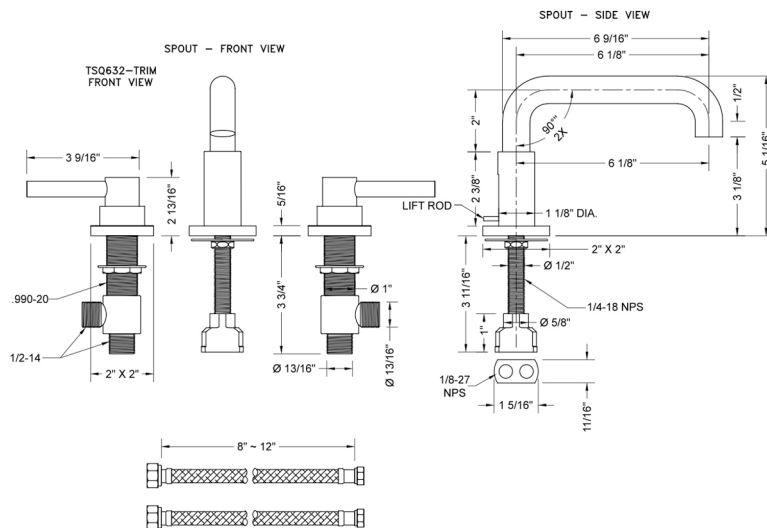

Downtown Contempo Faucet with Square Escutcheons & Contempo Lever Handles- 0.5 GPM

Model #: 8883-TSQ632-0.5-

JACLO®

Confidence from start to finish.™

FEATURES:

- All brass 8" - 12" widespread faucet includes brass pop-up drain with overflow
- 1/4 turn ceramic valves
- Low Profile Swivel Spout (For Stationary Spout option, contact JACLO)
- Available Flow Rates: 1.5, 1.2 & 0.5 GPM. Additional flow rate (aerator) options available. Contact JACLO.
- 5 3/4" spout reach
- Spout Hole Size: 1 1/2" - 1 7/8"
- Valve Hole Size: 1 1/8" - 1 5/8"
- ADA Compliant Levers

SPECIFICATION DRAWING:

AVAILABLE HANDLES:

COMPLIANCES: